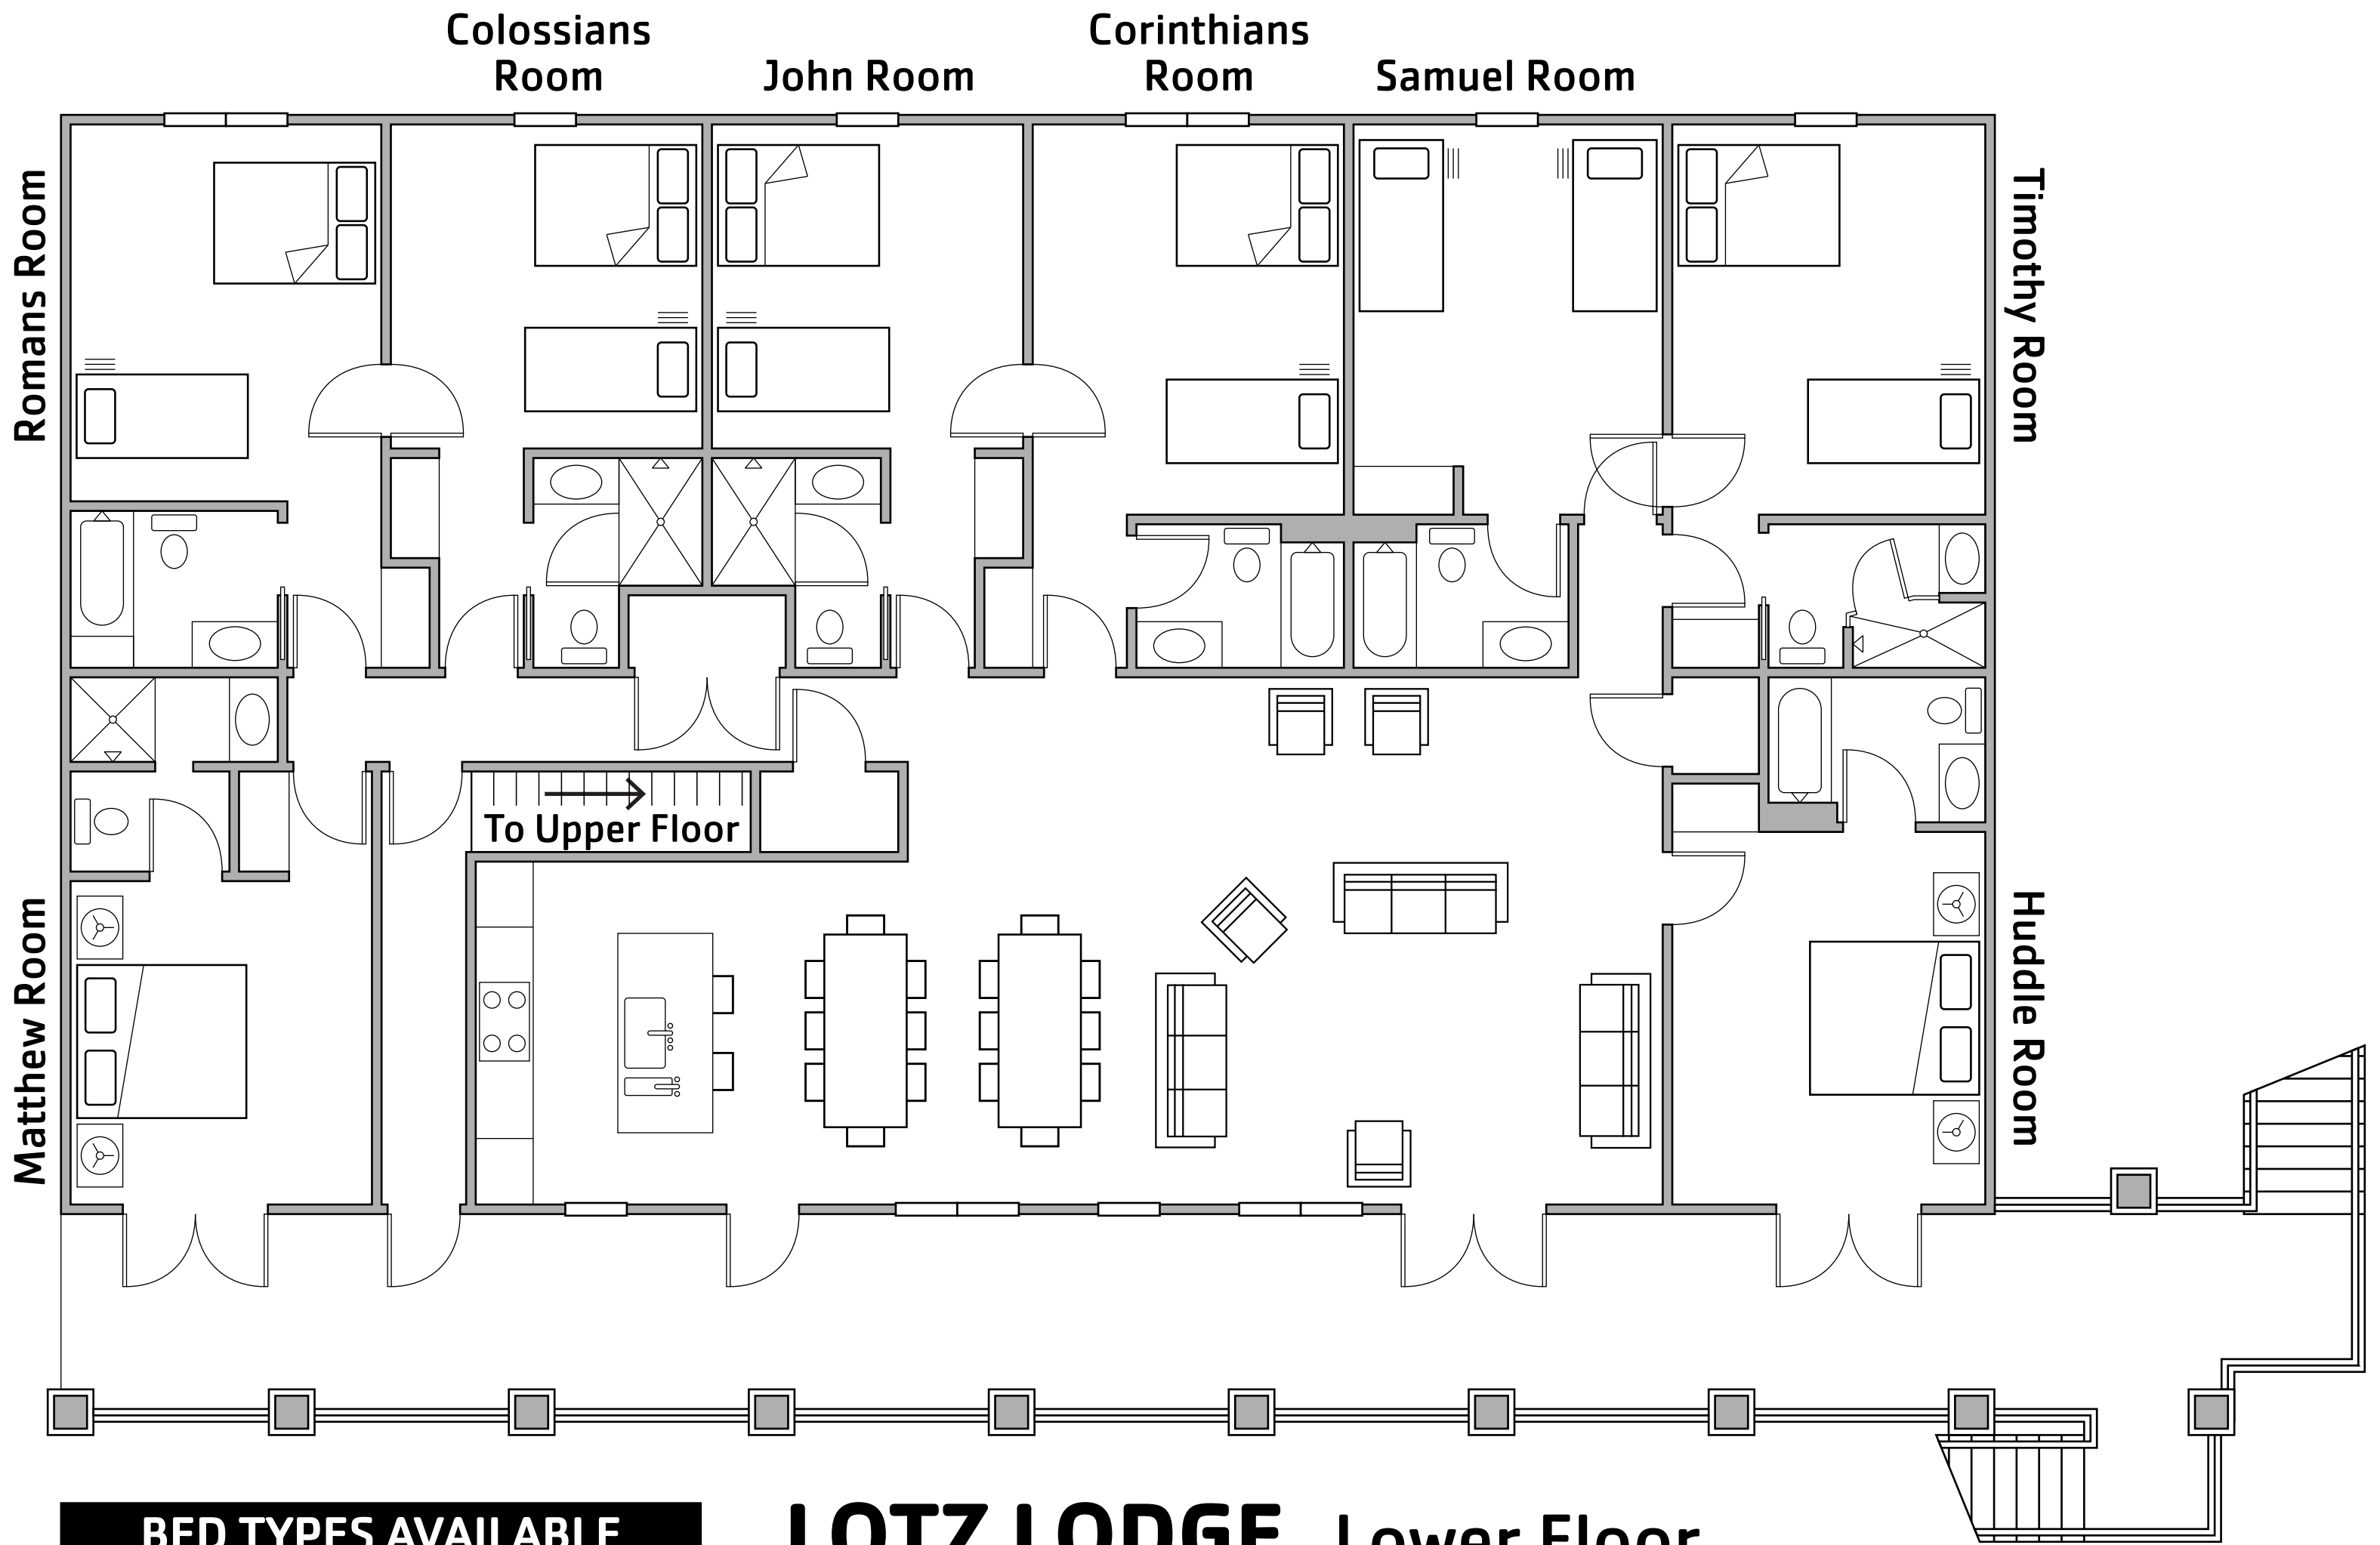

LOTZ LODGE Upper (Main) Floor

Upstairs sleeps 30 people total:

- 4 rooms with 2 sets of single bunk beds 16 people
- 3 rooms with 1 queen beds and 1 single bunk bed 12 people
- 1 room with 1 king bed (handicap accessible) 2 people

BED TYPES AVAILABLE

KING	QUEEN	SINGLE BUNK

LOTZ LODGE Lower Floor

Downstairs sleeps 28 people total:

- 1 room with 2 sets of single bunk beds 4 people
- 5 rooms with 1 queen beds and 1 single bunk bed 20 people
- 2 rooms with 1 king bed 4 people