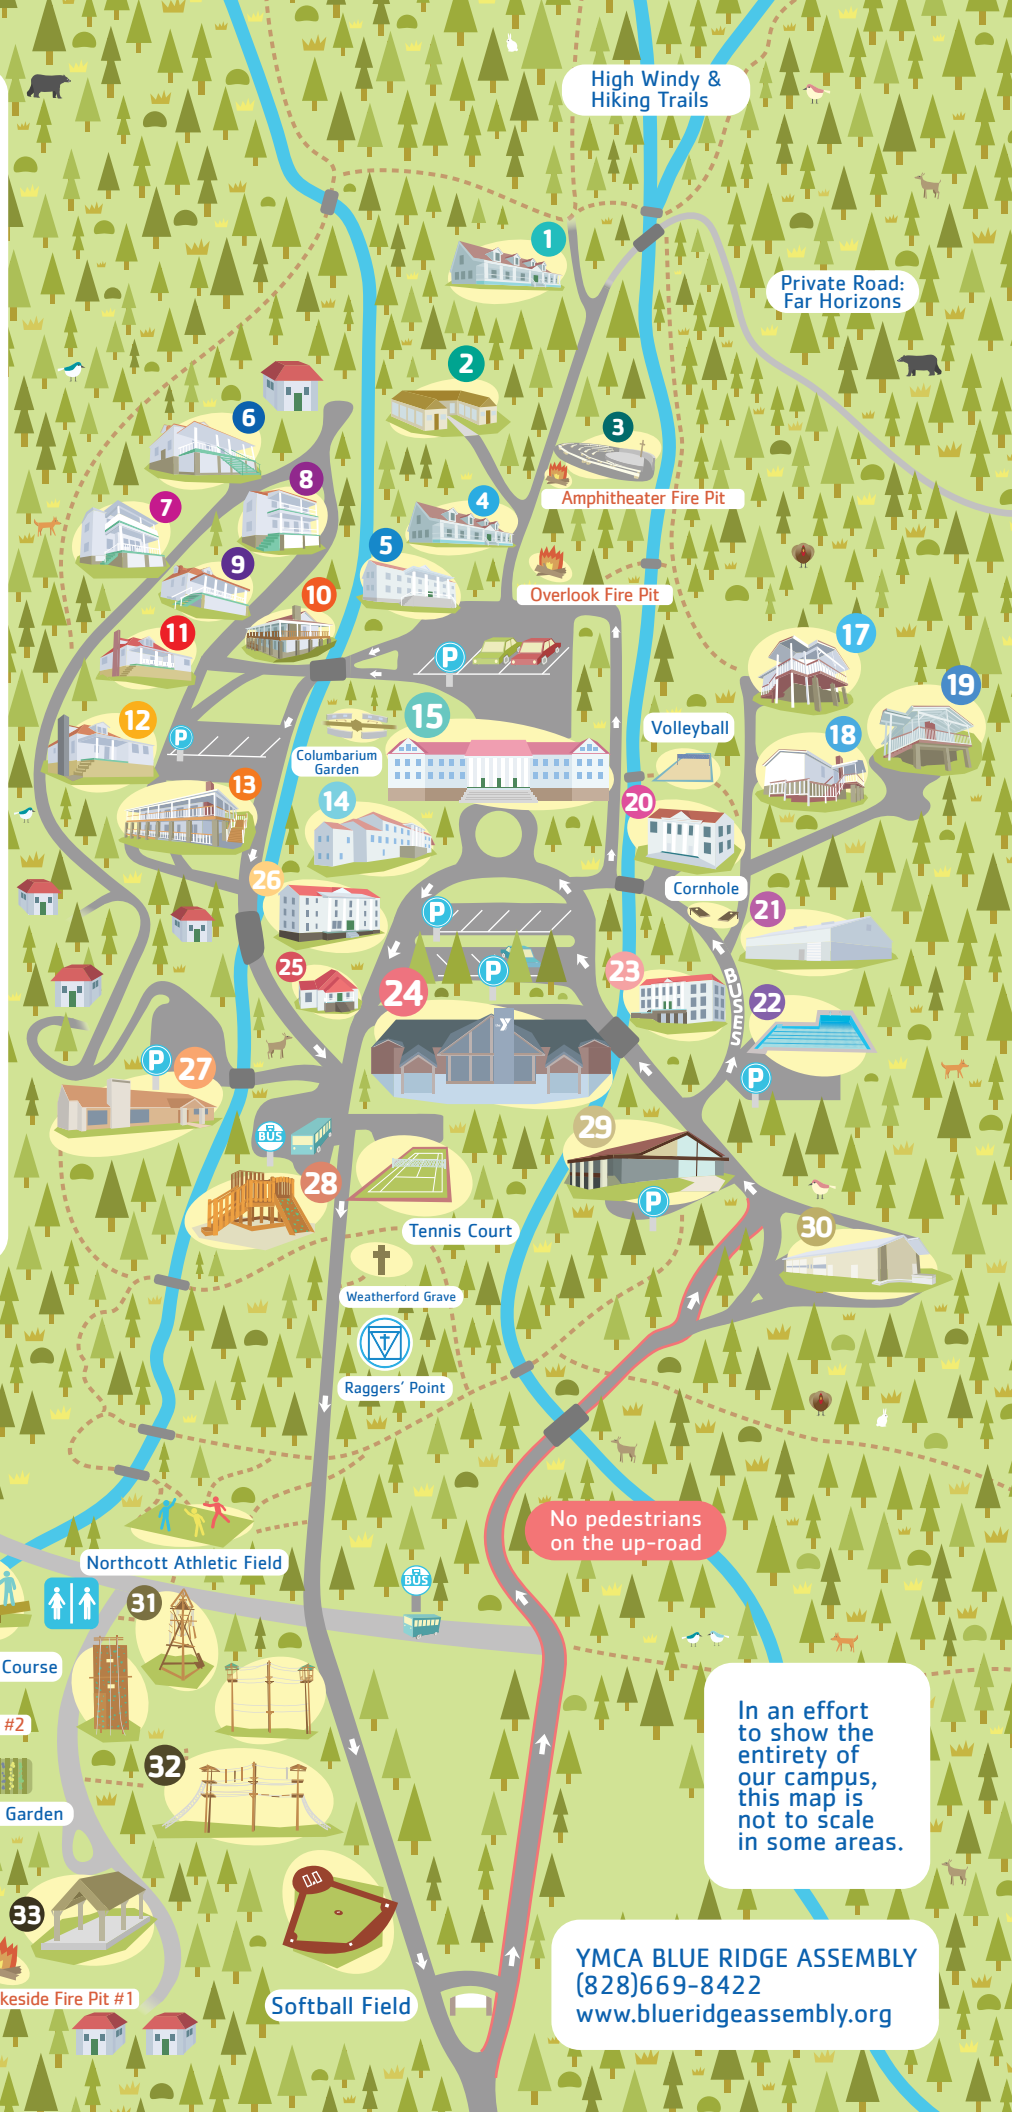

FOR YOUTH DEVELOPMENT®
FOR HEALTHY LIVING
FOR SOCIAL RESPONSIBILITY

CAMPUS LEGEND

- 1 McCarty Lodge
- 2 Younts Hall
- 3 Whittington Amphitheater
- 4 Barnhardt Lodge
- 5 Hibbard Hall
- 6 Auburn Cabin
- 7 Georgia Cabin
- 8 VPI Cabin
- 9 Converse Cabin
- 10 Lotz Lodge
- 11 Dogwood Cabin
- 12 Meredith Cabin
- 13 Breazeale Family Lodge
- 14 Heaton Hall
- 15 Eureka Hall
- 17 Purser Family Cottage
- 18 Haralson Family Cottage
- 19 Ware Family Cottage
- 20 Gymnasium
- 21 Ware Pavilion/Harry H. Brace Indoor Challenge Course
- 22 Warner Memorial Swimming Pool
- 23 Asheville Hall
- 24 Blue Ridge Center
- 25 Parker Cabin
- 26 Abbott Hall
- 27 Weatherford Hall
- 28 Venable Playground
- 29 Washburn Center/Heritage Arts Studio
- 30 Charles R. Younts Maintenance Center
- 31 Camp Cousins Challenge Course
- 32 Watts Family Odyssey Challenge Course
- 33 Fesperman Picnic Shelter

In an effort to show the entirety of our campus, this map is not to scale in some areas.

YMCA BLUE RIDGE ASSEMBLY
(828)669-8422
www.blueridgeassembly.org