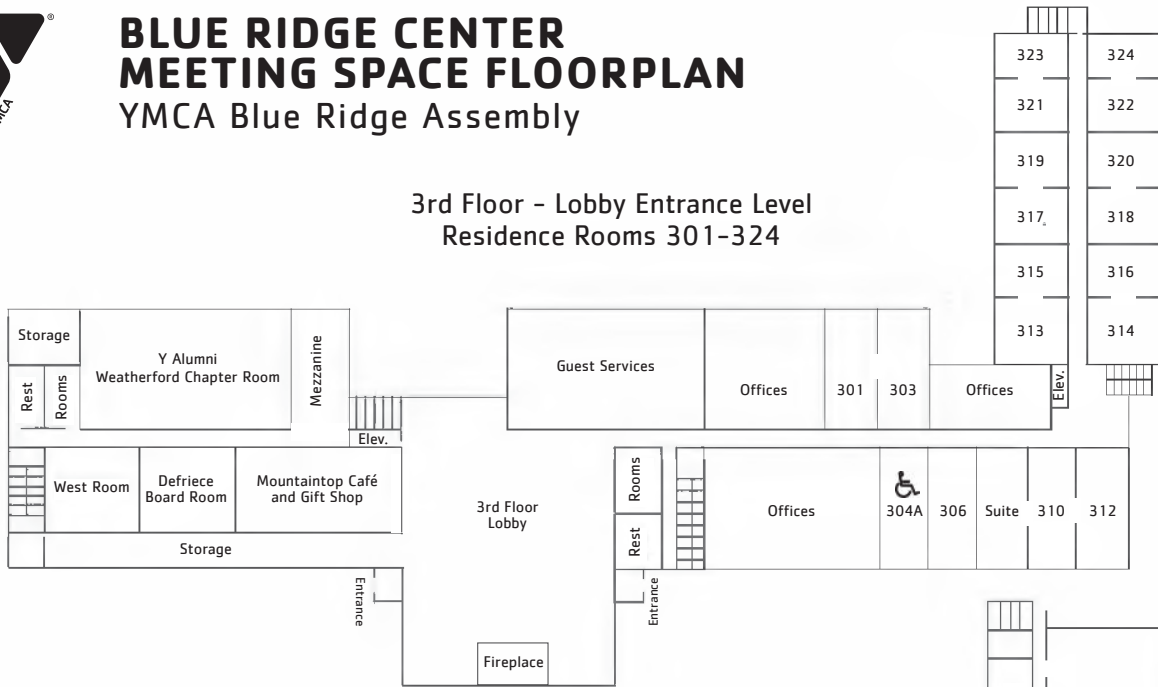

BLUE RIDGE CENTER MEETING SPACE FLOORPLAN

YMCA Blue Ridge Assembly

3rd Floor - Lobby Entrance Level Residence Rooms 301-324

2nd Floor - Dining Level Residence Rooms 201-224

All 50 air-conditioned rooms have 2 queen beds with private bath, and include shampoo, lotion, body wash, handsoap, hairdryers, linens and towels.

1st Floor - Lower Level Residence Rooms 113-124

YMCA Blue Ridge Assembly (828) 669-8422
 @YMCABlueRidge blueridgeassembly.org
 84 Blue Ridge Circle, Black Mountain, NC 28711