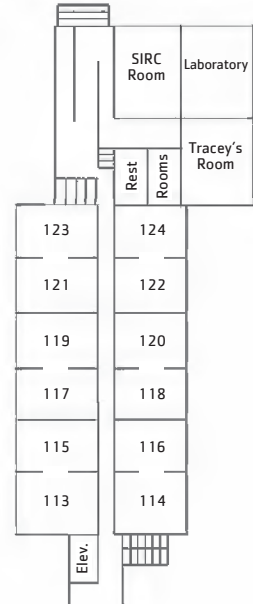

BLUE RIDGE CENTER MEETING SPACE FLOORPLAN

YMCA Blue Ridge Assembly

3rd Floor - Lobby Entrance Level Residence Rooms 301-324

2nd Floor - Dining Level Residence Rooms 201-224

All 50 air-conditioned rooms have 2 queen beds with private bath, and include shampoo, lotion, body wash, handsoap, hairdryers, linens and towels.

1st Floor - Lower Level Residence Rooms 113-124

YMCA Blue Ridge Assembly (828) 669-8422
 @YMCABlueRidge blueridgeassembly.org
 84 Blue Ridge Circle, Black Mountain, NC 28711