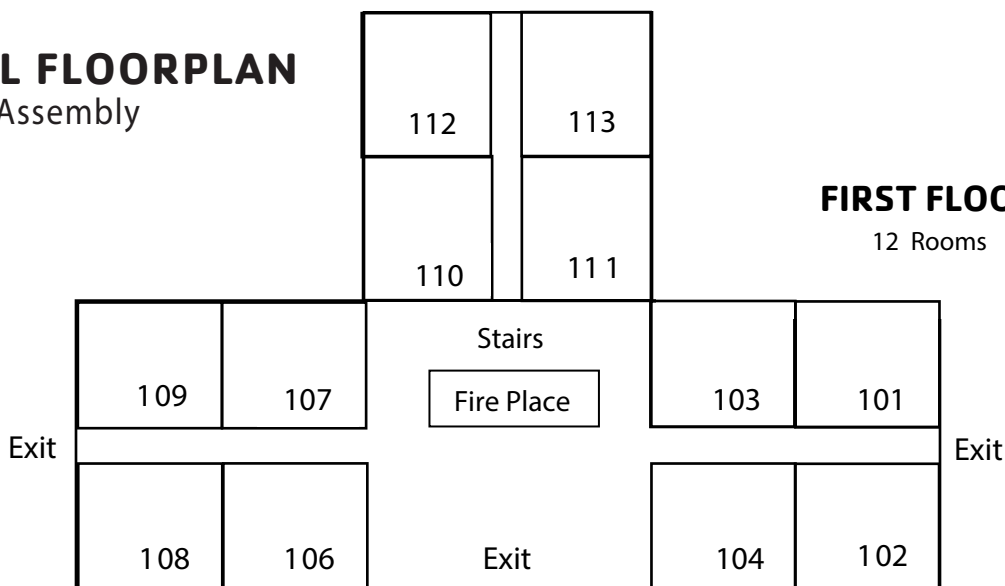

ABBOTT HALL FLOORPLAN

YMCA Blue Ridge Assembly

FIRST FLOOR

12 Rooms

Economy Style: 38 Bedrooms with 1 single bunk and 1 single bed with private shower.

Maximum capacity: 78 people

Carpeted with electric heat only (fireplace is non-functional.)

Exterior ramp and porch.

No elevator.

Only rooms 205 and 305 can accommodate a rollaway, child cot or crib.

SECOND FLOOR

13 Rooms

THIRD FLOOR

13 Rooms

YMCA Blue Ridge Assembly (828) 669-8422