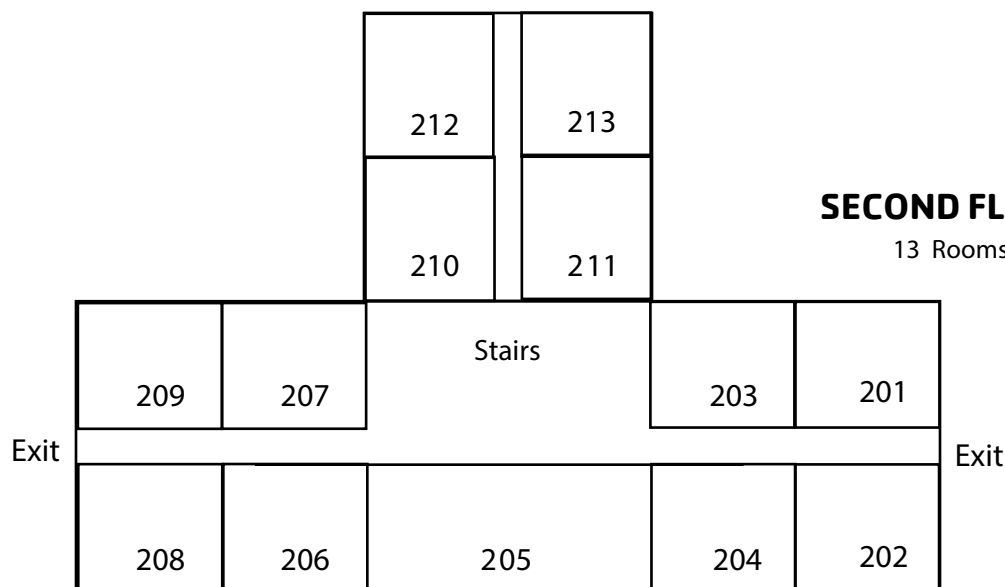

ABBOTT HALL FLOORPLAN

YMCA Blue Ridge Assembly

FIRST FLOOR

12 Rooms

Economy Style: 38 Bedrooms with 1 single bunk and 1 single bed with private shower.

Maximum capacity: 78 people

Carpeted with electric heat only (fireplace is non-functional.)

Exterior ramp and porch.

No elevator.

Only rooms 205 and 305 can accommodate a rollaway, child cot or crib.

SECOND FLOOR

13 Rooms

THIRD FLOOR

13 Rooms

YMCA Blue Ridge Assembly (828) 669-8422