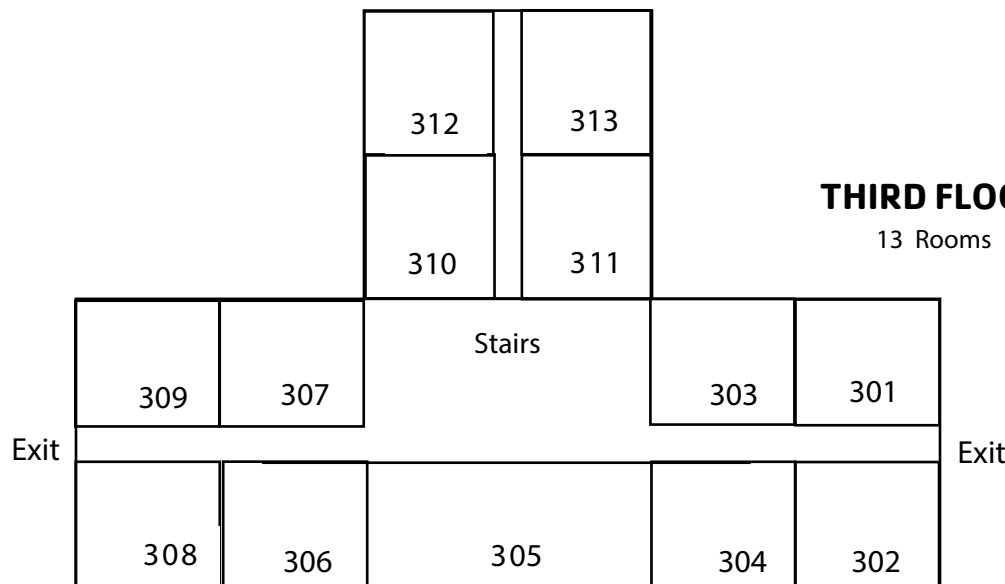

ABBOTT HALL FLOORPLAN

YMCA Blue Ridge Assembly

FIRST FLOOR

12 Rooms

Economy Style: 38 Bedrooms with 1 single bunk and 1 single bed with private shower.

Maximum capacity: 78 people

Carpeted with electric heat only (fireplace is non-functional.)

Exterior ramp and porch.

No elevator.

Only rooms 205 and 305 can accommodate a rollaway, child cot or crib.

SECOND FLOOR

13 Rooms

THIRD FLOOR

13 Rooms

YMCA Blue Ridge Assembly (828) 669-8422