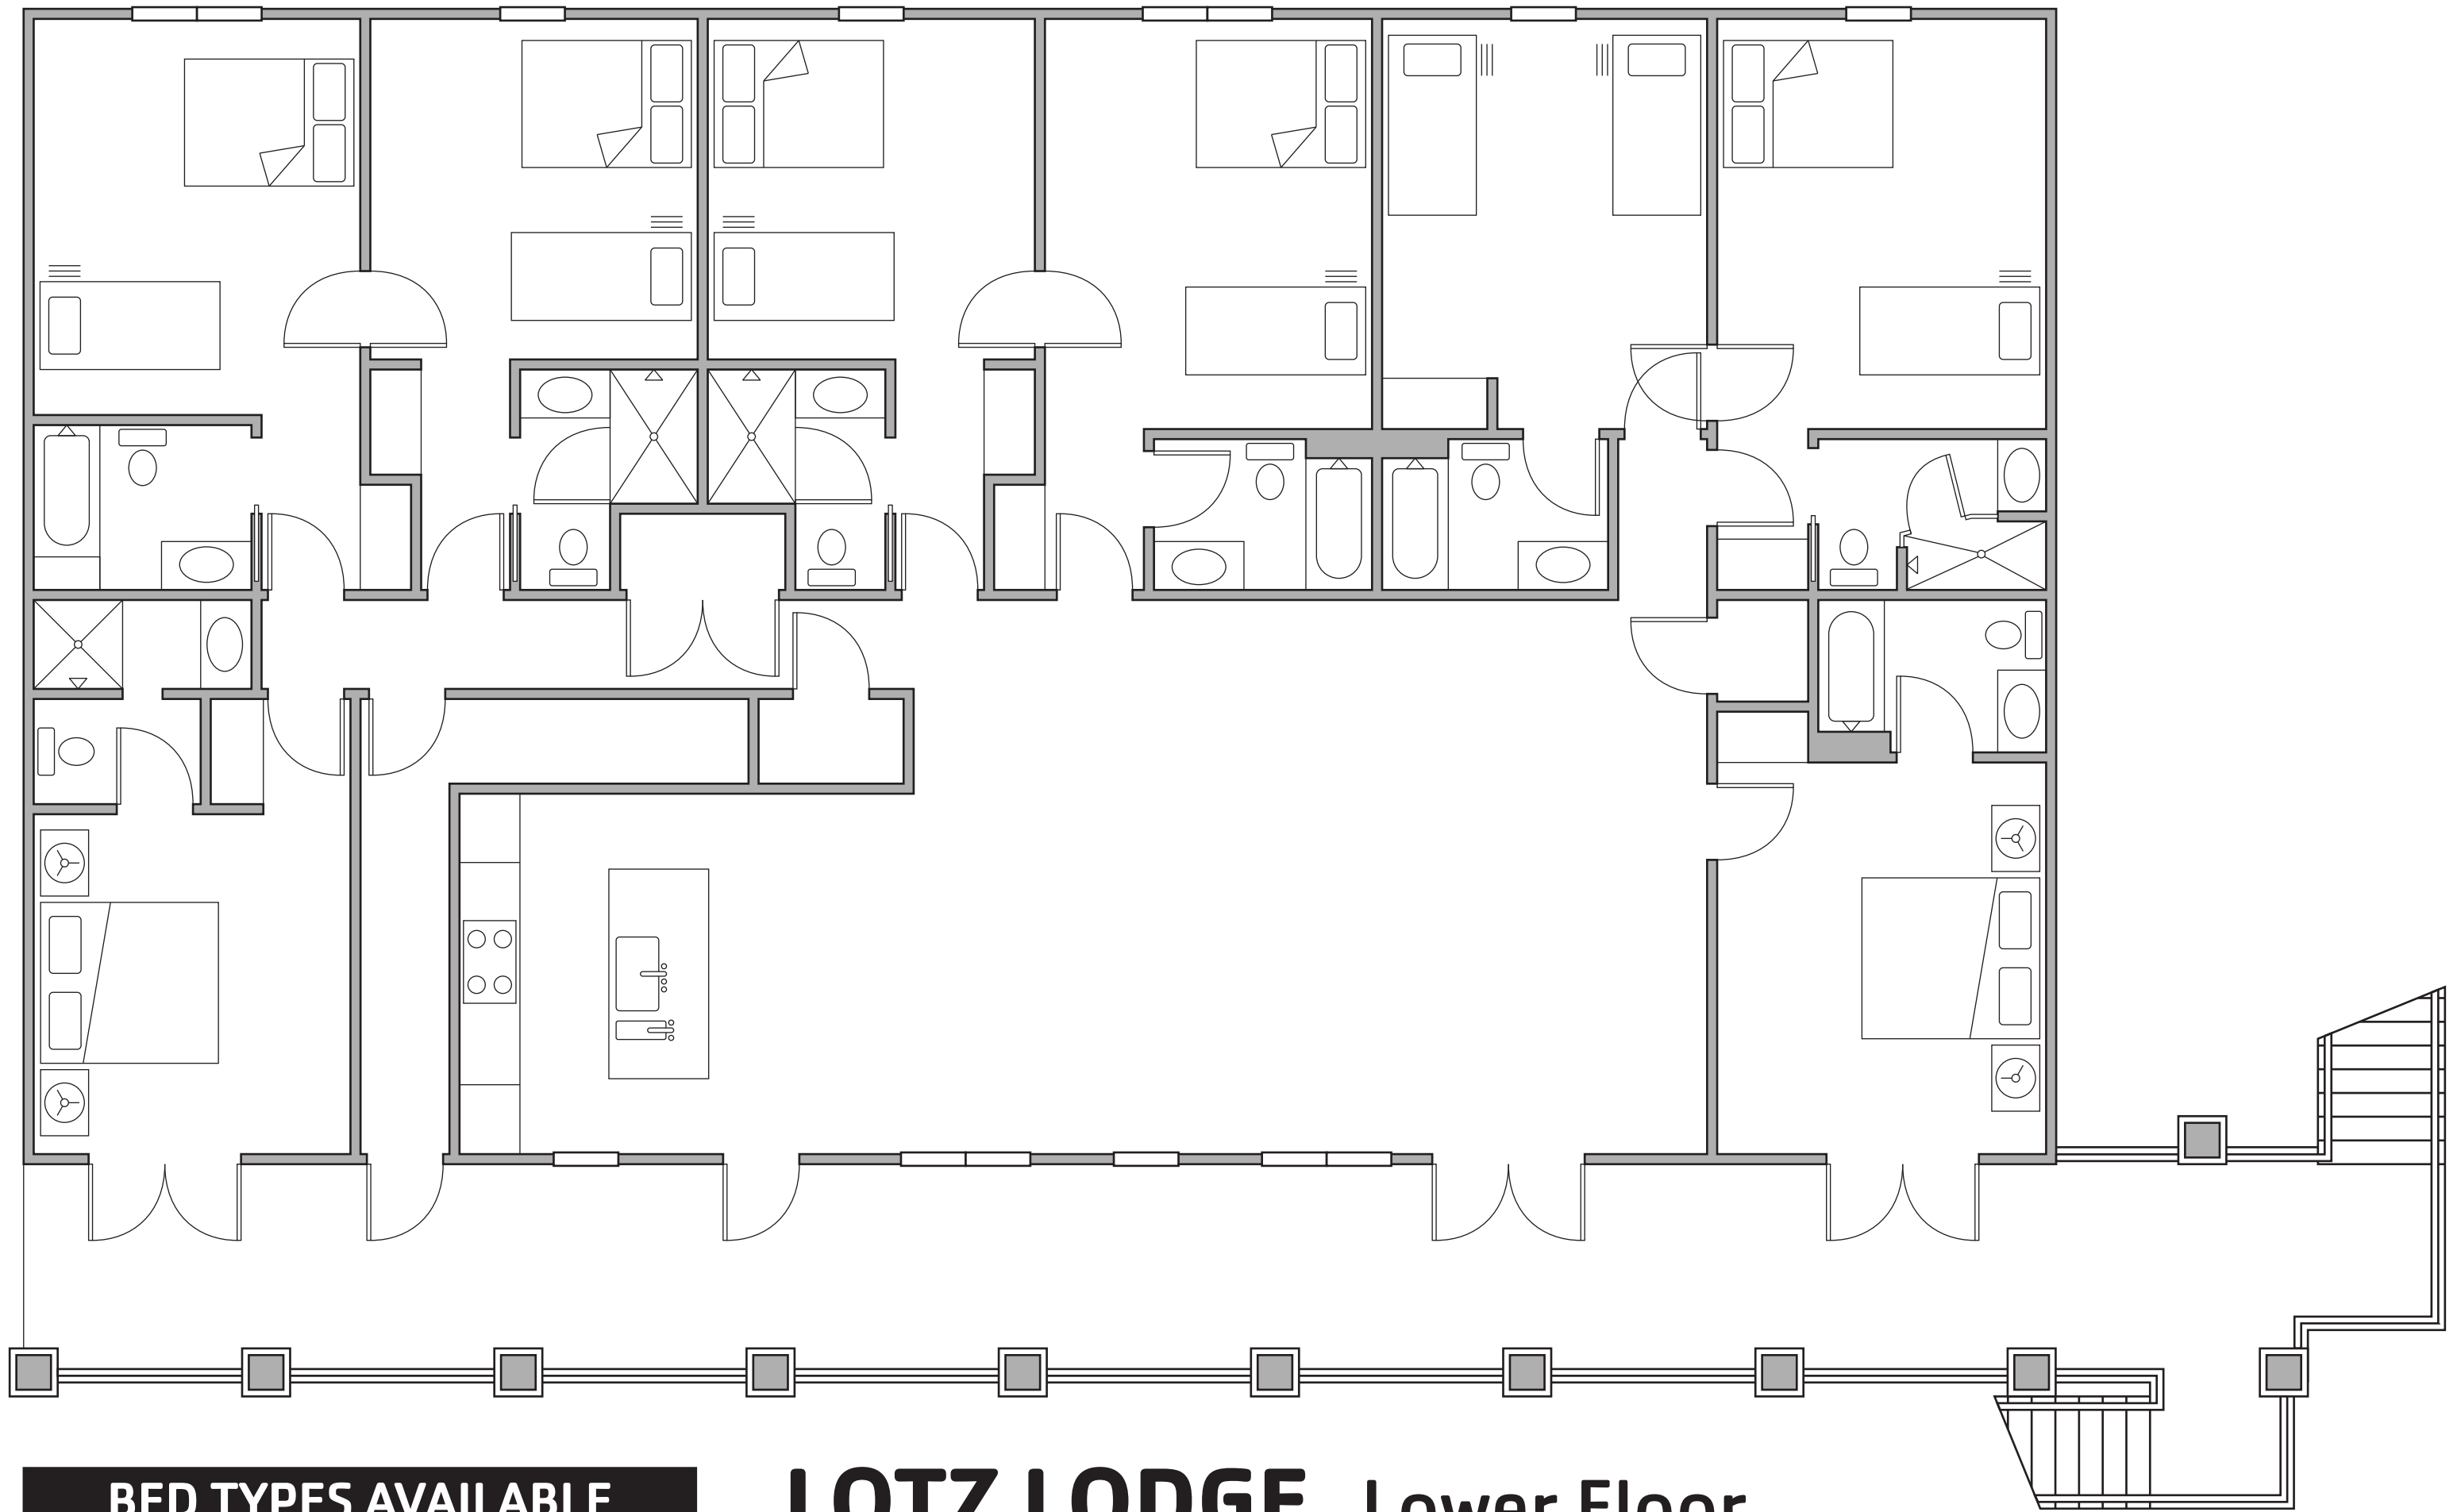

LOTZ LODGE Upper (Main) Floor

Upstairs sleeps 30 people total:

4 rooms with 2 sets of single bunk beds	16 people
3 rooms with 1 queen beds and 1 single bunk bed	12 people
1 room with 1 king bed (handicap accessible)	2 people

BED TYPES AVAILABLE

KING	QUEEN	SINGLE BUNK

LOTZ LODGE Lower Floor

Downstairs sleeps 28 people total:

- | | |
|---|-----------|
| 1 room with 2 sets of single bunk beds | 4 people |
| 5 rooms with 1 queen beds and 1 single bunk bed | 20 people |
| 2 rooms with 1 king bed | 4 people |