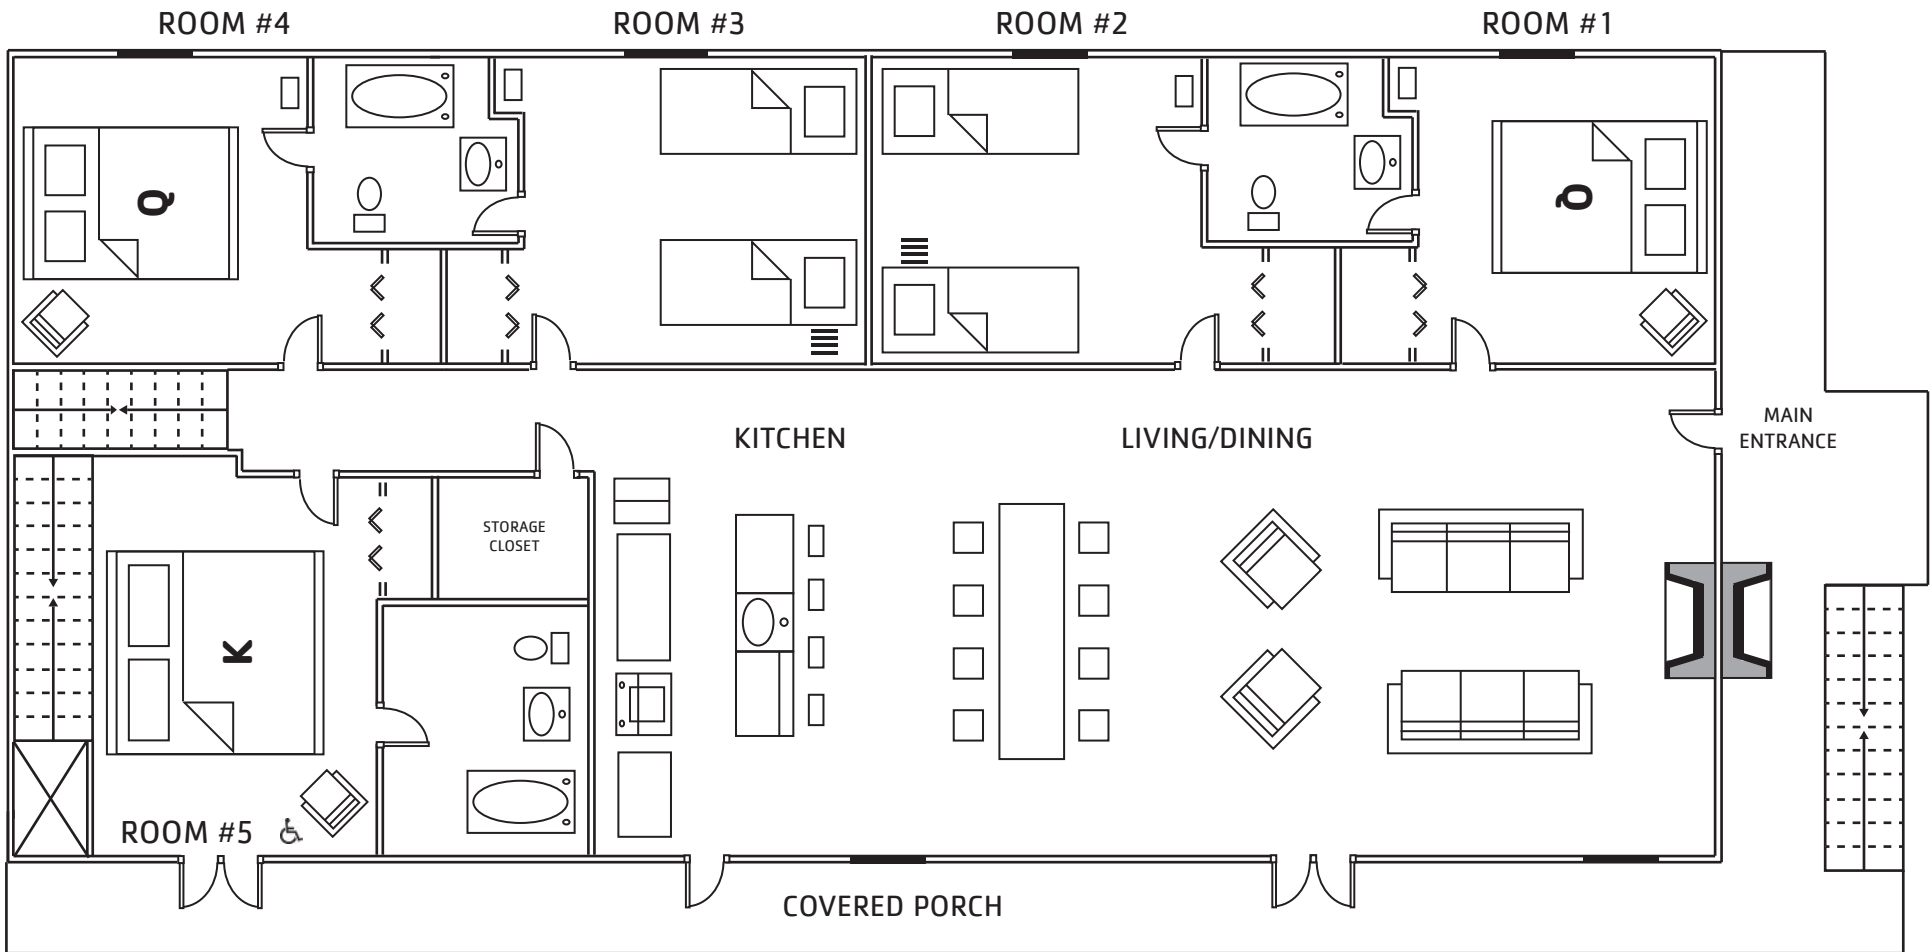

the **BREZEALE FAMILY LODGE**  
Lower Level

Downstairs sleeps 14 people total.

- |                                      |          |
|--------------------------------------|----------|
| 1 room with queen size bed           | 2 people |
| 2 rooms with king size beds          | 4 people |
| 2 rooms with 2 sets single bunk beds | 8 people |

the **BREZEALE FAMILY LODGE**  
Main/Upper Level

Upstairs sleeps 12 people total.

- 2 rooms with queen size beds      4 people
- 1 room with king size bed      2 people
- 2 rooms with single bunk bed and single bed      6 people