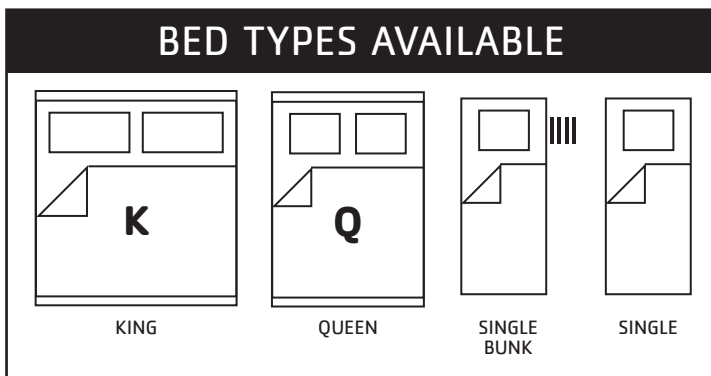

the **BREZEALE FAMILY LODGE**  
Lower Level

Downstairs sleeps 14 people total.

- |                                      |          |
|--------------------------------------|----------|
| 1 room with queen size bed           | 2 people |
| 2 rooms with king size beds          | 4 people |
| 2 rooms with 2 sets single bunk beds | 8 people |

the **BREZEALE FAMILY LODGE**  
Main/Upper Level

Upstairs sleeps 12 people total.

- 2 rooms with queen size beds      4 people
- 1 room with king size bed      2 people
- 2 rooms with single bunk bed and single bed      6 people