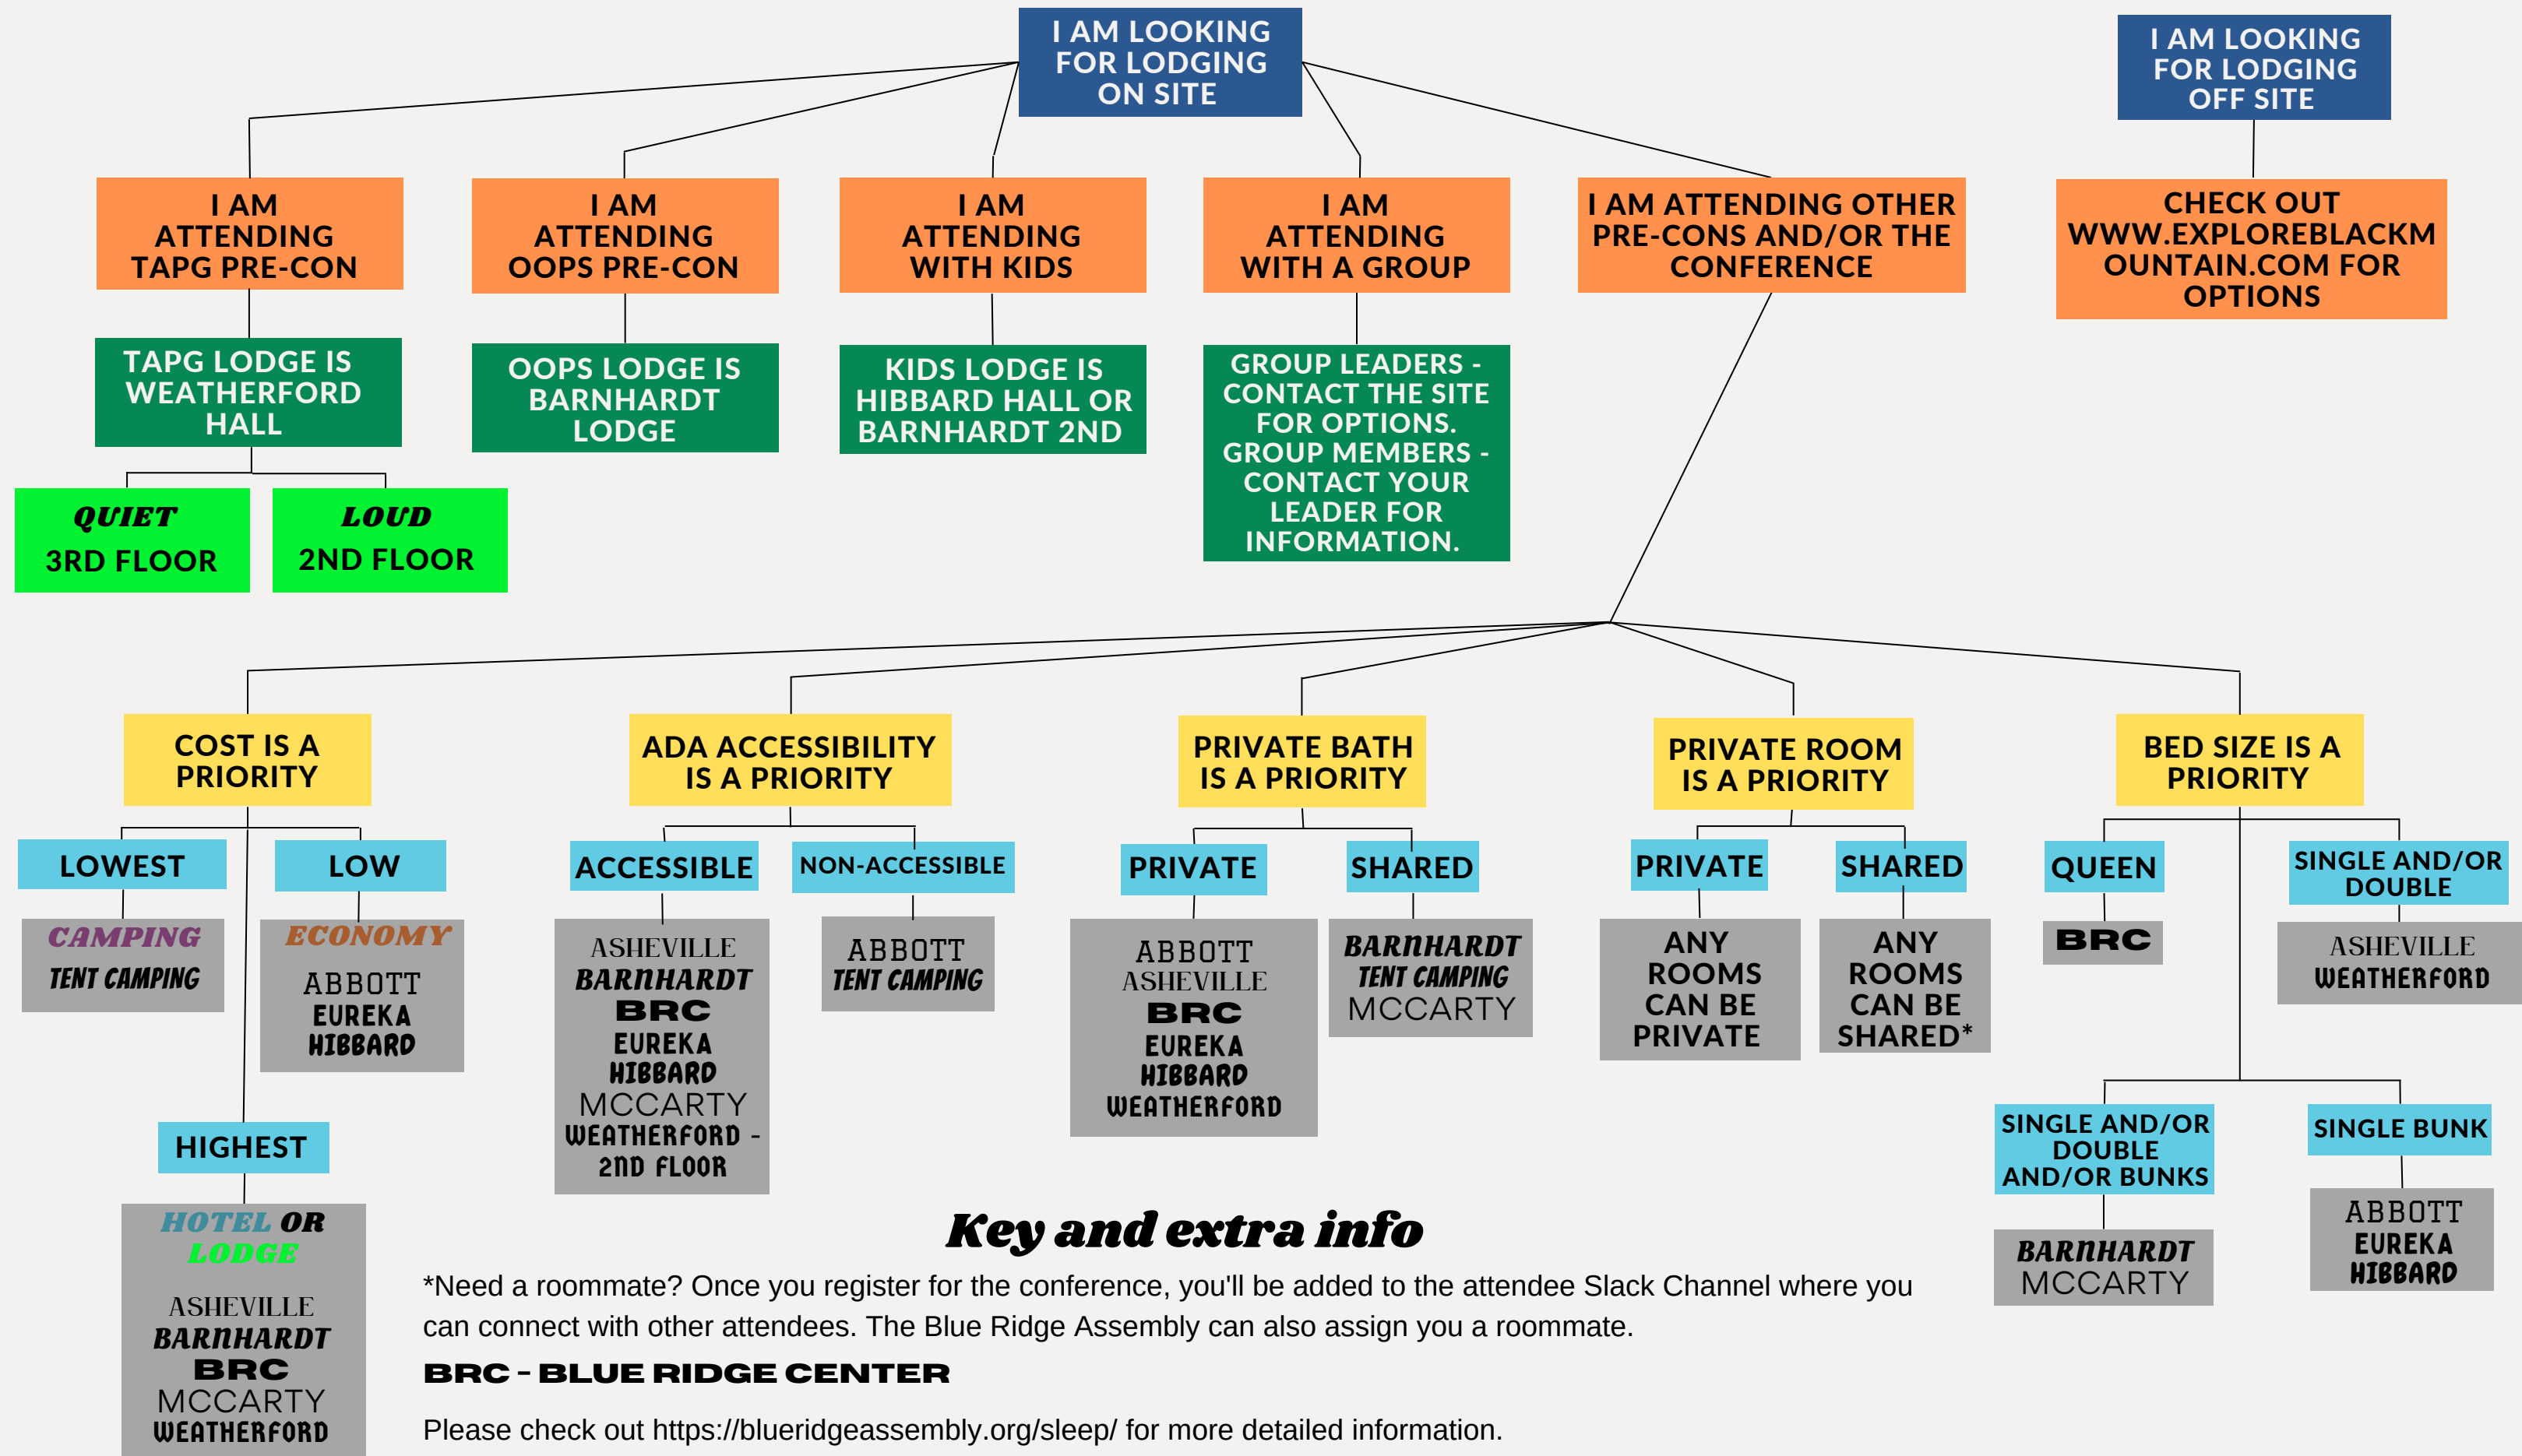

AEE Lodging Options Flowchart

Key and extra info

*Need a roommate? Once you register for the conference, you'll be added to the attendee Slack Channel where you can connect with other attendees. The Blue Ridge Assembly can also assign you a roommate.

BRC - BLUE RIDGE CENTER

Please check out <https://blueridgeassembly.org/sleep/> for more detailed information.