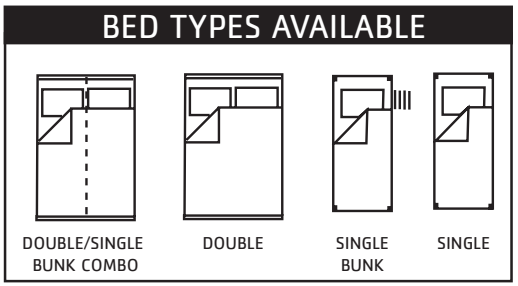

McCARTY LODGE

SECOND FLOOR

Upstairs sleeps 38 people total.

- 2 rooms 1 D/S [sleeps 3] and 1 single bed: 8 people
- 2 rooms 2 double beds: 8 people
- 1 room 1 double bed and 1 single bed: 3 people
- 1 room 1 double bed and 1 single bunk: 4 people
- 3 rooms 1 D/S [sleeps 3] and 1 single bunk: 15 people

McCARTY LODGE

FIRST FLOOR

Downstairs sleeps 22 people total.

- 3 rooms D/S [sleeps 3 each]: 9 people
- 1 room 2 sets single bunk beds: 4 people
- 1 room 1 double beds: 2 people
- 1 room D/S [sleeps 3] and 1 single bed: 4 people
- 1 room 1 double bed and 1 single bed: 3 people