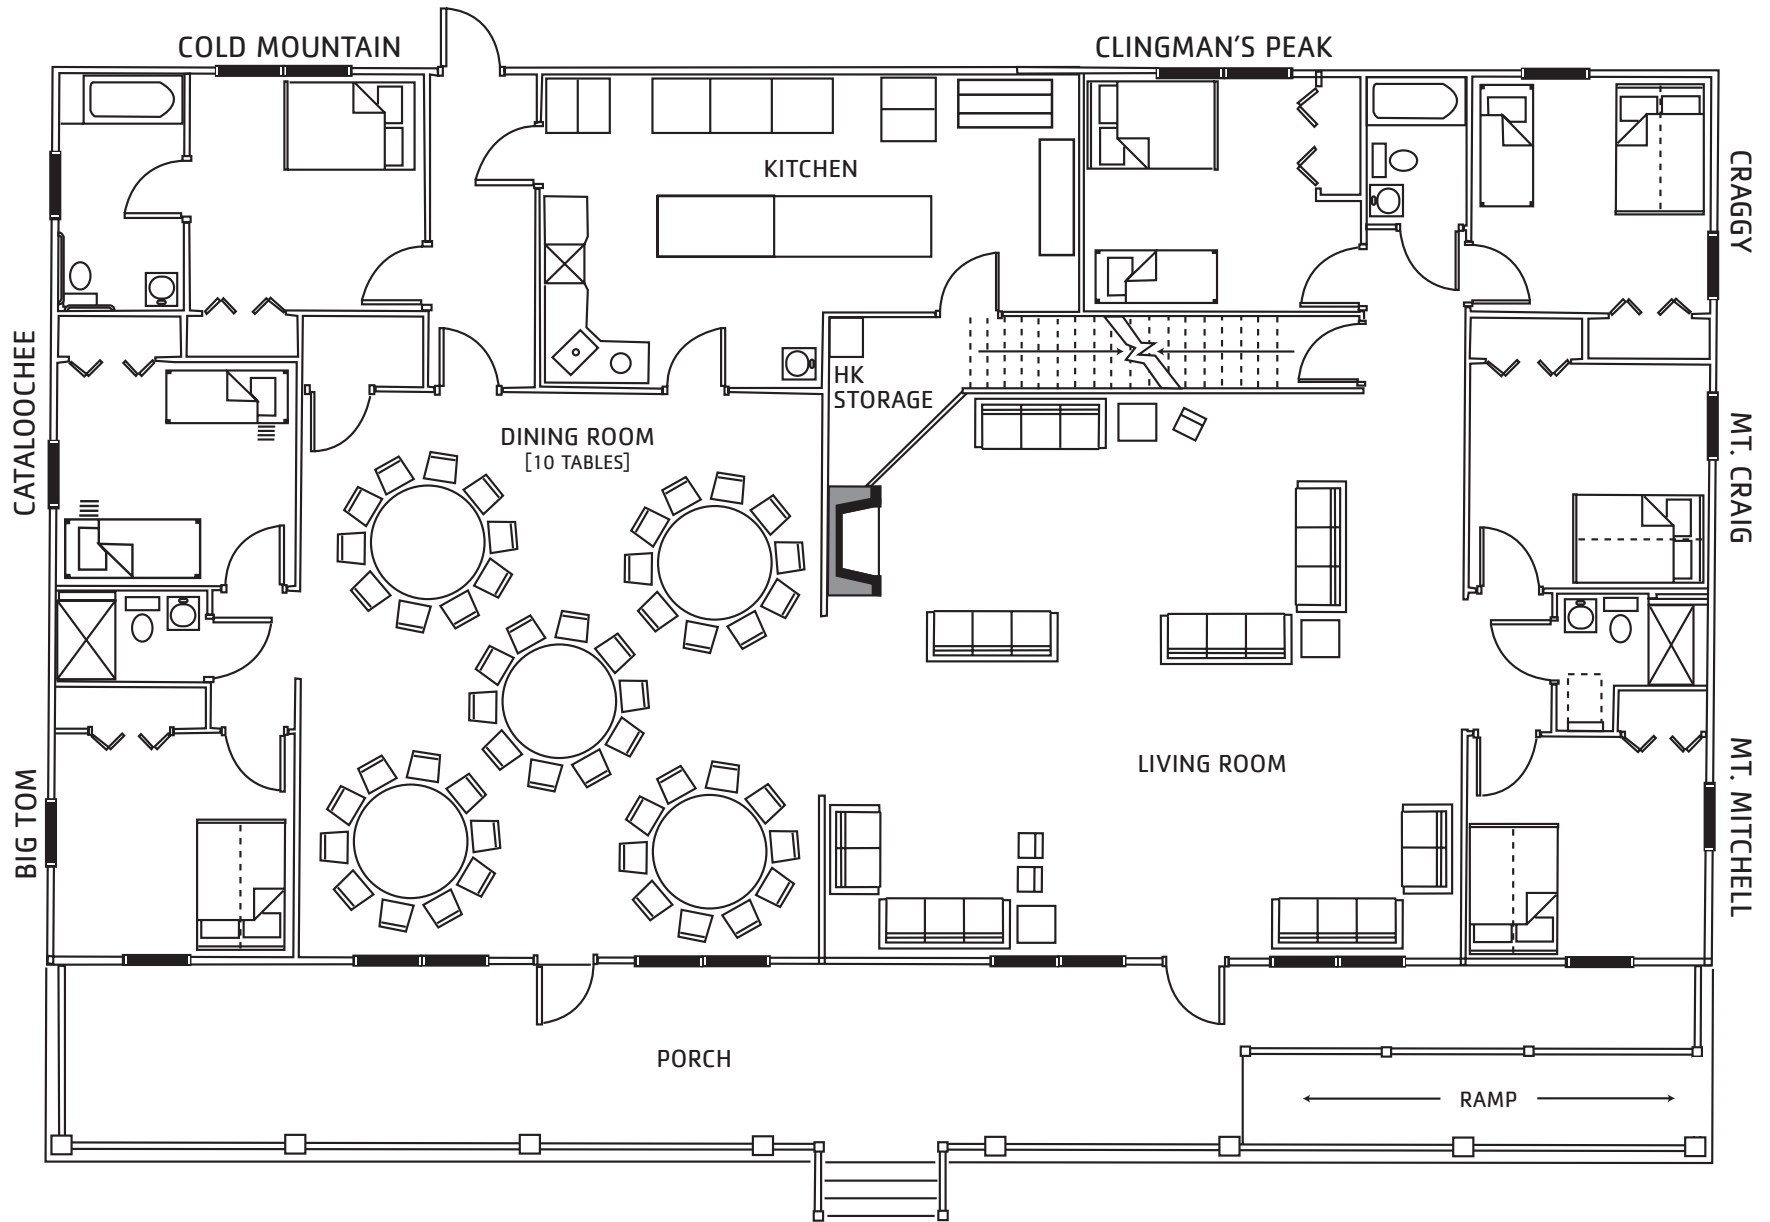

McCARTY LODGE

SECOND FLOOR

Upstairs sleeps 38 people total.

- 2 rooms 1 D/S [sleeps 3] and 1 single bed: 8 people
- 2 rooms 2 double beds: 8 people
- 1 room 1 double bed and 1 single bed: 3 people
- 1 room 1 double bed and 1 single bunk: 4 people
- 3 rooms 1 D/S [sleeps 3] and 1 single bunk: 15 people

McCARTY LODGE

FIRST FLOOR

Downstairs sleeps 22 people total.

- 3 rooms D/S [sleeps 3 each]: 9 people
- 1 room 2 sets single bunk beds: 4 people
- 1 room 1 double beds: 2 people
- 1 room D/S [sleeps 3] and 1 single bed: 4 people
- 1 room 1 double bed and 1 single bed: 3 people