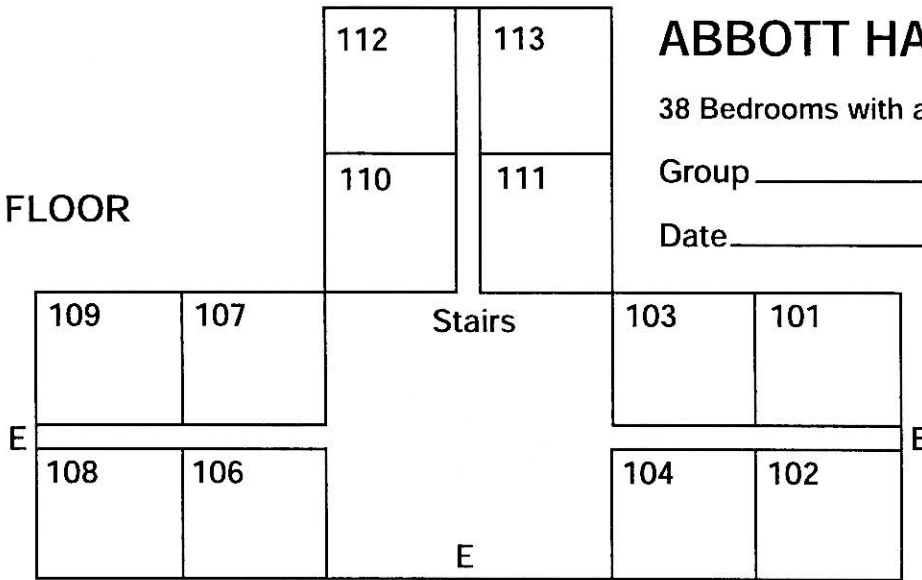

ABBOTT HALL

38 Bedrooms with a Private Shower

Group _____

Date _____

FIRST FLOOR

SECOND FLOOR

BLUE RIDGE ASSEMBLY

THIRD FLOOR

1. ALL SEASON FACILITY: -Totally winterized -Carpeted
 2. All rooms have a private (shower)
 3. Normal Capacity: Two single beds in each room.
(Rooms 205 and 305 are large enough to accommodate 1 crib or cot.) Total capacity: 38 bedrooms/ 76 people
 4. Building does not have an elevator
- E = Exits