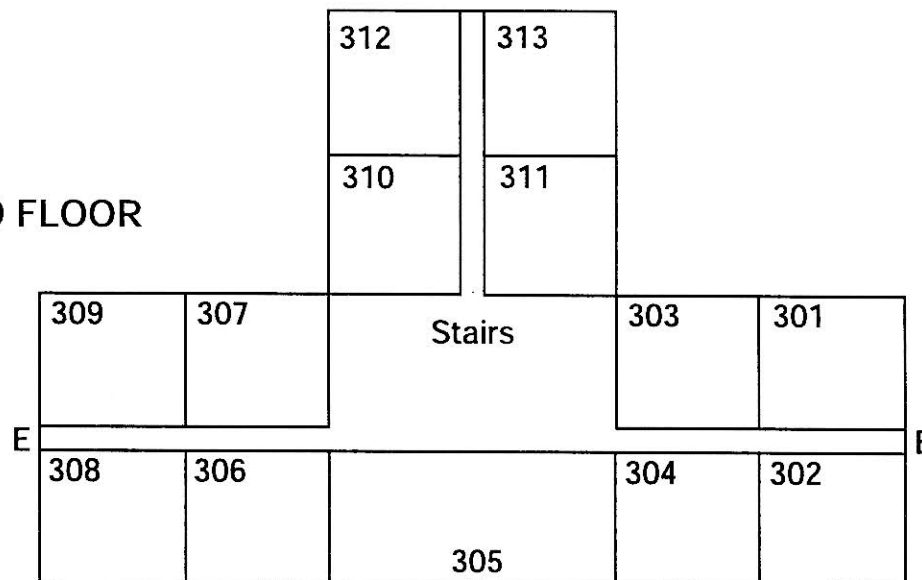

ABBOTT HALL

38 Bedrooms with a Private Shower

Group _____

Date _____

FIRST FLOOR

SECOND FLOOR

BLUE RIDGE ASSEMBLY

THIRD FLOOR

1. ALL SEASON FACILITY: -Totally winterized -Carpeted
 2. All rooms have a private (shower)
 3. Normal Capacity: Two single beds in each room.
(Rooms 205 and 305 are large enough to accommodate 1 crib or cot.) Total capacity: 38 bedrooms/ 76 people
 4. Building does not have an elevator
- E = Exits