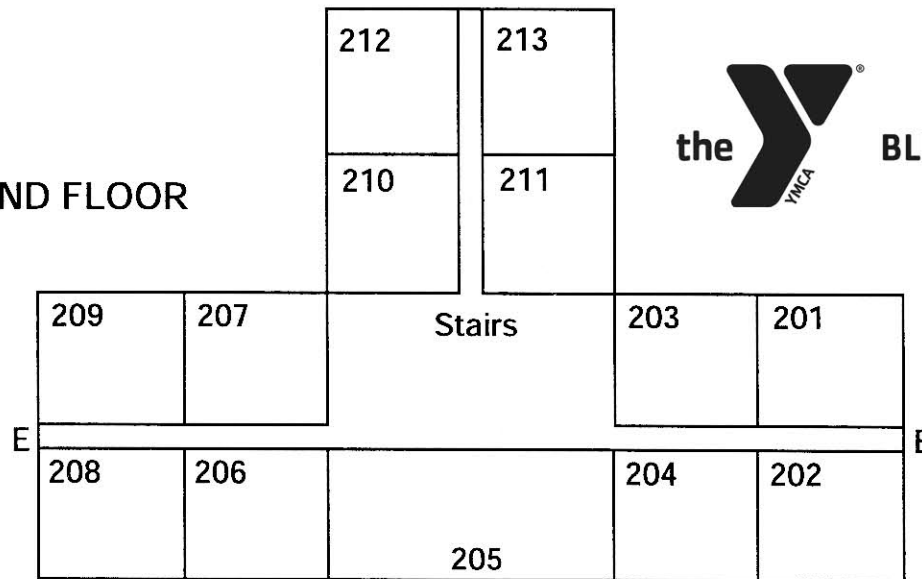

ABBOTT HALL

38 Bedrooms with a Private Shower

Group _____

Date _____

FIRST FLOOR

SECOND FLOOR

BLUE RIDGE ASSEMBLY

THIRD FLOOR