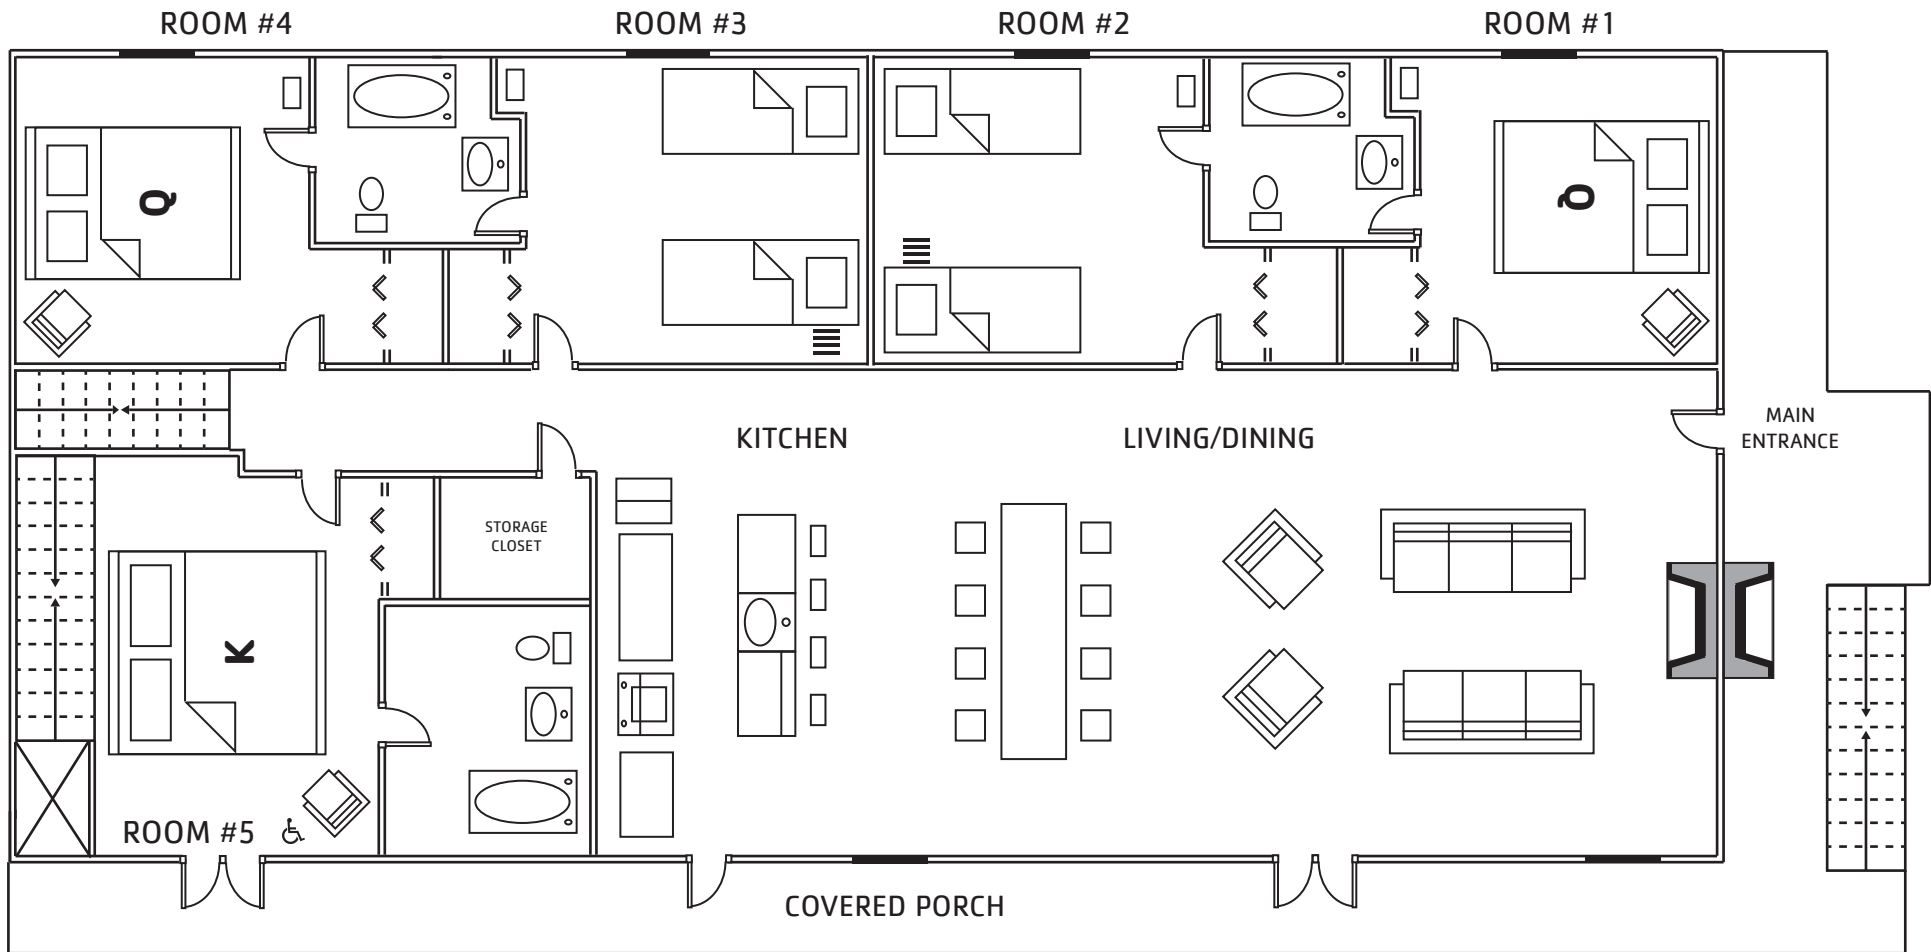

the  **10-BEDROOM LODGE**  
Lower Level

Downstairs sleeps 14 people total.

- |                                      |          |
|--------------------------------------|----------|
| 1 room with queen size bed           | 2 people |
| 2 rooms with king size beds          | 4 people |
| 2 rooms with 2 sets single bunk beds | 8 people |

the  **10-BEDROOM LODGE**  
Main/Upper Level

Upstairs sleeps 12 people total.

- 2 rooms with queen size beds 4 people
- 1 room with king size bed 2 people
- 2 rooms with single bunk bed and single bed 6 people