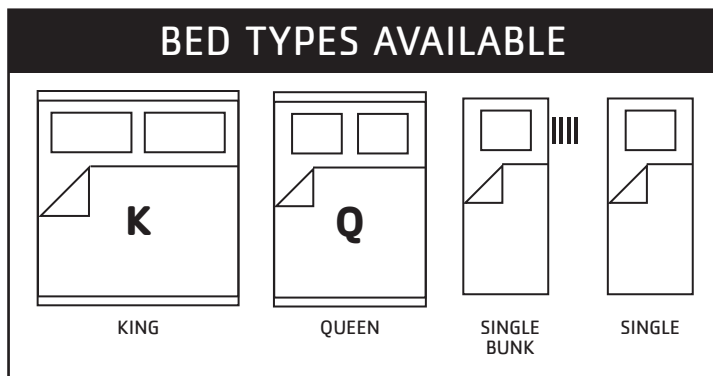

the  **10-BEDROOM LODGE**  
Lower Level

Downstairs sleeps 14 people total.

- |                                      |          |
|--------------------------------------|----------|
| 1 room with queen size bed           | 2 people |
| 2 rooms with king size beds          | 4 people |
| 2 rooms with 2 sets single bunk beds | 8 people |

the  **10-BEDROOM LODGE**  
Main/Upper Level

Upstairs sleeps 12 people total.

- 2 rooms with queen size beds 4 people
- 1 room with king size bed 2 people
- 2 rooms with single bunk bed and single bed 6 people