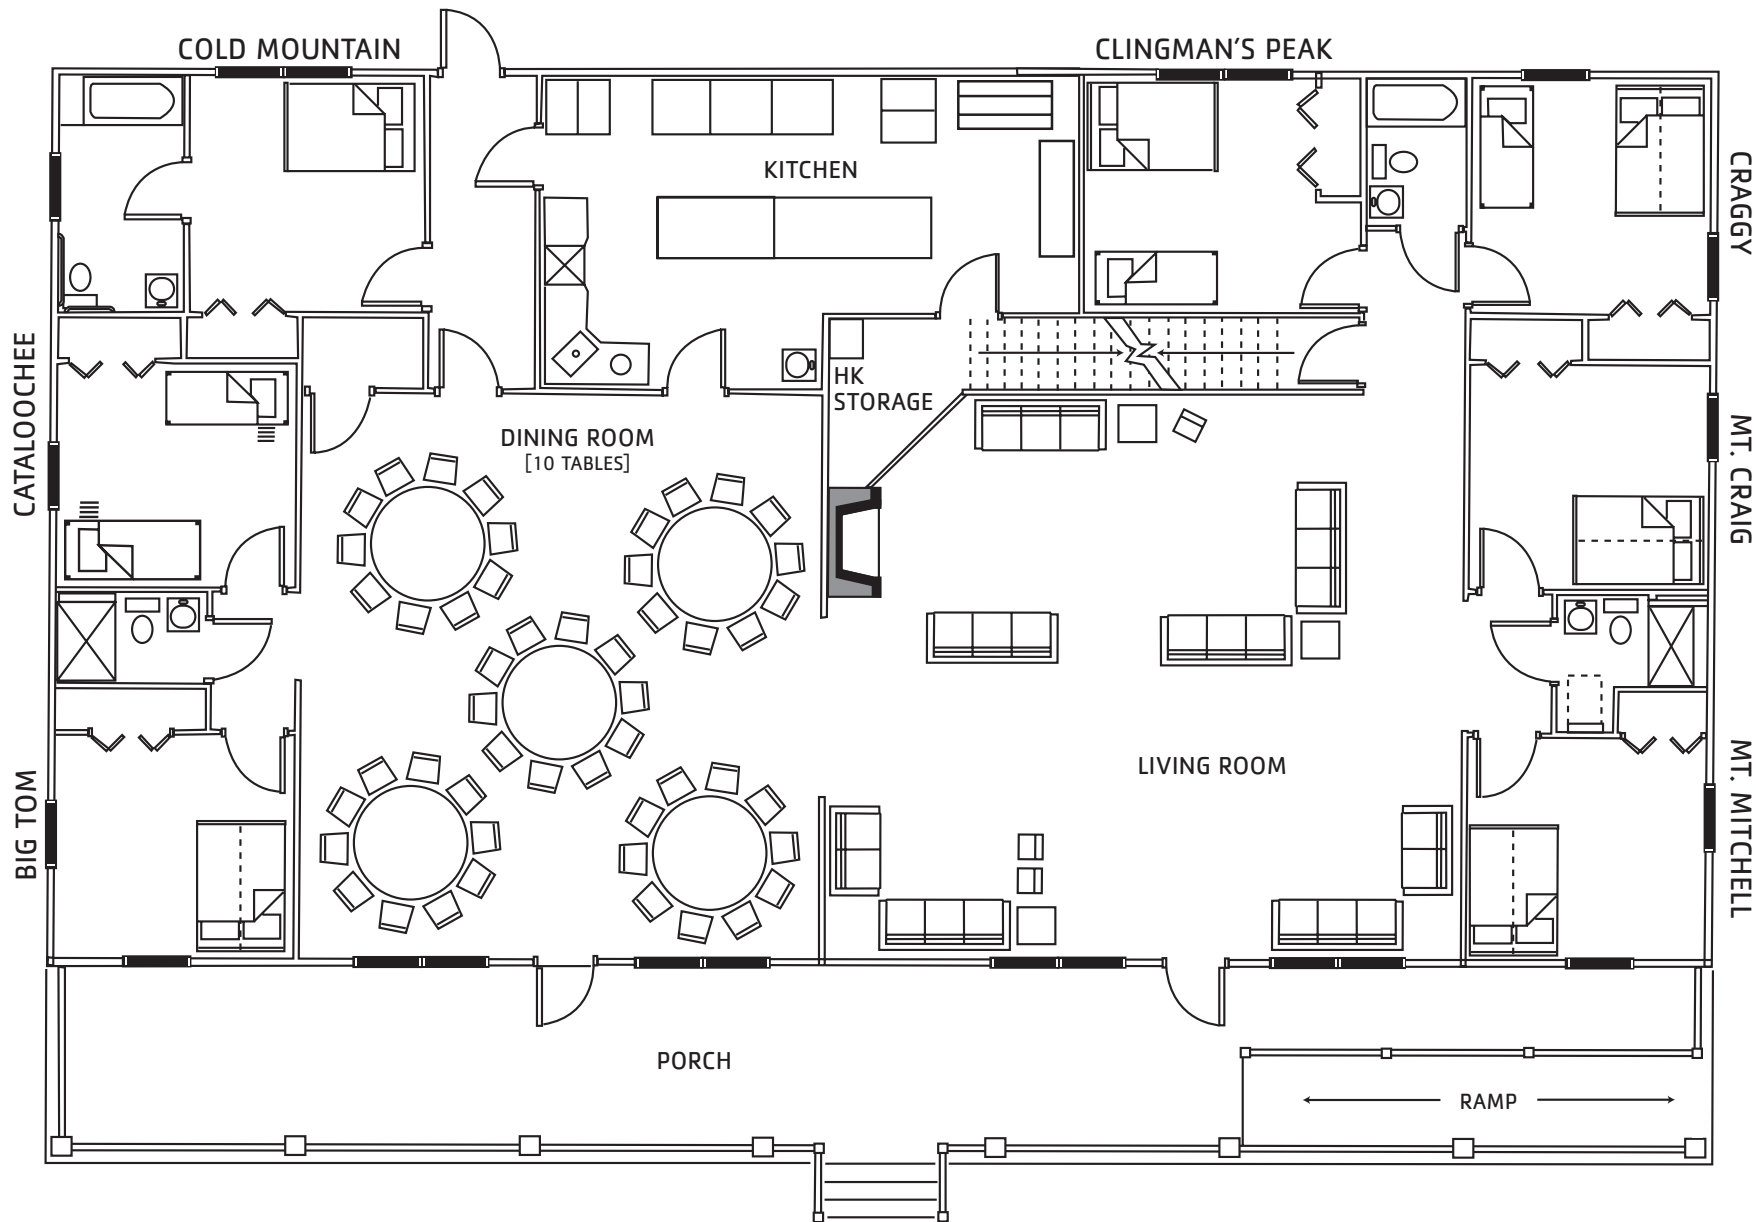

McCARTY LODGE

SECOND FLOOR

Upstairs sleeps 38 people total.

- 2 rooms D/S [sleeps 3] and 1 single bed: 8 people
- 1 room 2 D/S [sleeps 3 each]: 6 people
- 2 rooms 2 double beds: 8 people
- 1 room 1 double bed and 1 single bed: 3 people
- 1 room 1 double bed and 1 single bunk: 4 people
- 1 room D/S [sleeps 3] and 1 single bunk: 5 people

McCARTY LODGE

FIRST FLOOR

Downstairs sleeps 22 people total.

- 3 rooms D/S [sleeps 3 each]: 9 people
- 1 room 2 sets single bunk beds: 4 people
- 1 room 1 double beds: 2 people
- 1 room D/S [sleeps 3] and 1 single bed: 4 people
- 1 room 1 double bed and 1 single bed: 3 people