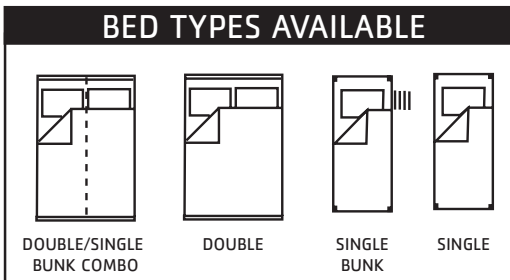

McCARTY LODGE

SECOND FLOOR

Upstairs sleeps 38 people total.

- 2 rooms D/S [sleeps 3] and 1 single bed: 8 people
- 1 room 2 D/S [sleeps 3 each]: 6 people
- 2 rooms 2 double beds: 8 people
- 1 room 1 double bed and 1 single bed: 3 people
- 1 room 1 double bed and 1 single bunk: 4 people
- 1 room D/S [sleeps 3] and 1 single bunk: 5 people

McCARTY LODGE

FIRST FLOOR

Downstairs sleeps 22 people total.

- 3 rooms D/S [sleeps 3 each]: 9 people
- 1 room 2 sets single bunk beds: 4 people
- 1 room 1 double beds: 2 people
- 1 room D/S [sleeps 3] and 1 single bed: 4 people
- 1 room 1 double bed and 1 single bed: 3 people