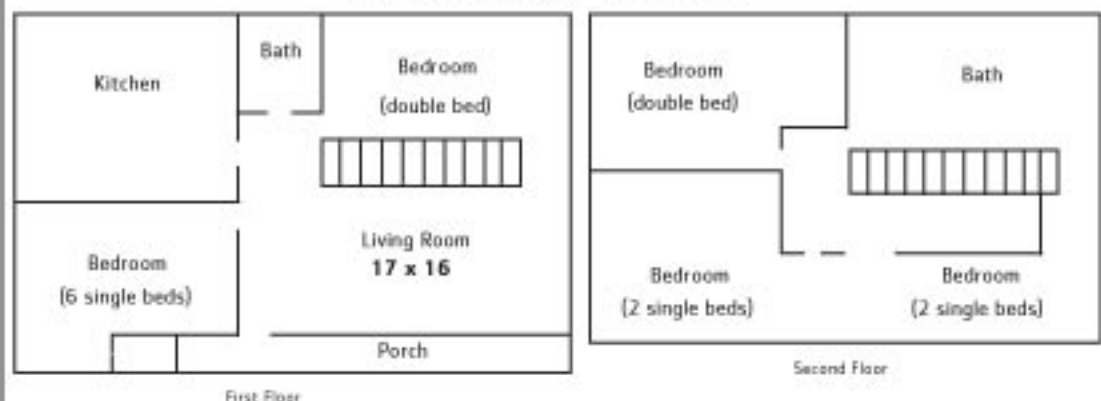

**All season Cottage • with fireplace**

**Meredith Cottage • sleeps 14**  
4 bedrooms, 2 baths

**BLUE RIDGE ASSEMBLY**

**Cottage Floor Plans**

(diagram not to scale)  
YMCA Blue Ridge Assembly  
84 Blue Ridge Circle  
Black Mountain, NC 28711  
(828) 669-8422  
[www.blueridgeassembly.org](http://www.blueridgeassembly.org)

**Cottage Information**

Kitchen – refrigerator, electric range, microwave, coffee makers, flatware, basic cooking utensils, dishes  
Bedrooms – blankets, pillows and bed linens  
Baths – towels and soap provided; showers or tubs

**Dogwood Cottage • sleeps 14**  
6 bedrooms, 2 baths