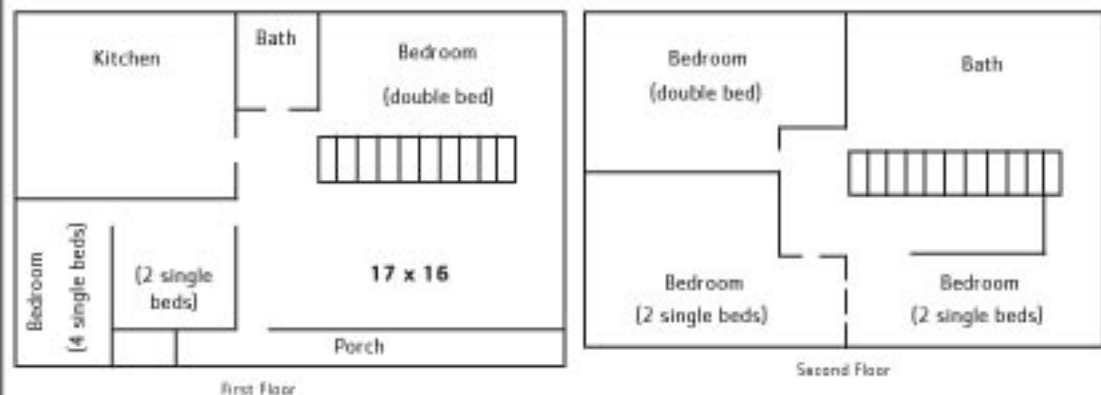

**All season Cottage • with fireplace**

**Meredith Cottage • sleeps 14**  
4 bedrooms, 2 baths

**BLUE RIDGE ASSEMBLY**

**Cottage Floor Plans**

(diagram not to scale)  
YMCA Blue Ridge Assembly  
84 Blue Ridge Circle  
Black Mountain, NC 28711  
(828) 669-8422  
[www.blueridgeassembly.org](http://www.blueridgeassembly.org)

**Cottage Information**

Kitchen – refrigerator, electric range, microwave, coffee makers, flatware, basic cooking utensils, dishes  
Bedrooms – blankets, pillows and bed linens  
Baths – towels and soap provided; showers or tubs

**Dogwood Cottage • sleeps 14**  
6 bedrooms, 2 baths