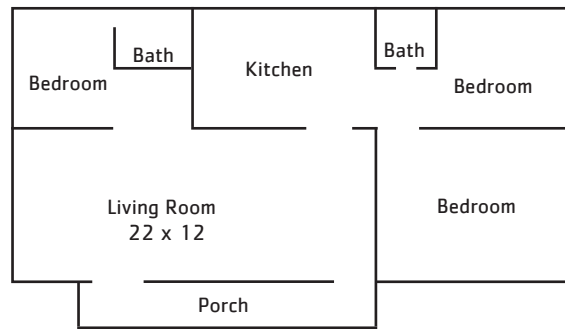

All Season Cabin

Ware Cabin • sleeps 6, 2 baths
 Miami Cabin • sleeps 6, 2 baths
 Florida Cabin • sleeps 6, 2 baths
 All single beds

Cabin Information

Kitchen – refrigerator, electric range, microwave,
 coffee maker, flatware, basic cooking utensils, dishes

Bedrooms – blankets, pillows and bed linens

Baths – towels and soap provided;
 showers or tubs

Wood burning fireplace with wood provided

For the comfort and safety of our guests,
 pets, candles, incense, and decorative lighting are prohibited.
 YMCA Blue Ridge Assembly is a tobacco free facility.

All Season Cabin

Agnes Scott Cabin
 sleeps 8
 All single beds
 1 shower

Ward Belmont Cabin
 sleeps 8
 All single beds
 1 shower

Mississippi Cabin
 sleeps 8
 6 single beds, 1 bunkbed
 1 shower