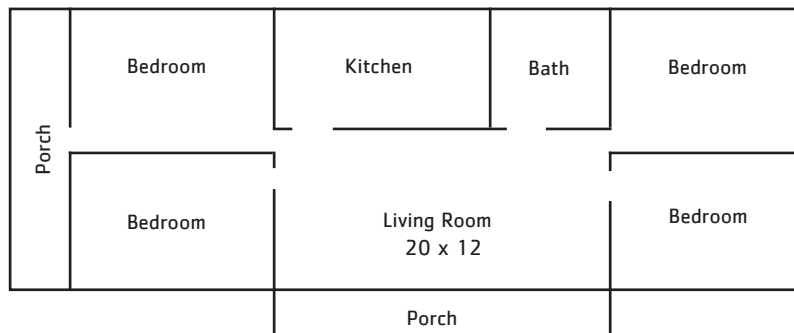

All Season Cabin

Ware Cabin • sleeps 6, 2 baths
 Miami Cabin • sleeps 6, 2 baths
 Florida Cabin • sleeps 6, 2 baths
 All single beds

Cabin Information

Kitchen – refrigerator, electric range, microwave,
 coffee maker, flatware, basic cooking utensils, dishes

All Season Cabin

Agnes Scott Cabin
 sleeps 8
 All single beds
 1 shower

Ward Belmont Cabin
 sleeps 8
 All single beds
 1 shower

Mississippi Cabin
 sleeps 8
 6 single beds, 1 bunkbed
 1 shower