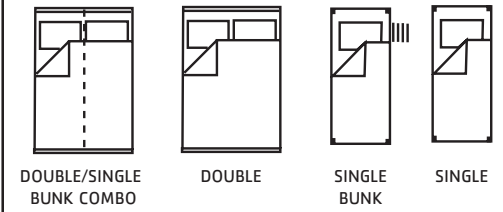

BED TYPES AVAILABLE

BARNHARDT LODGE FIRST FLOOR

Downstairs sleeps 24 people total.

4 rooms D/S [sleeps 3 each]:	12 people
1 room 2 sets single bunk beds:	4 people
1 room 2 double beds:	4 people
1 room D/S [sleeps 3] and 1 single bed:	4 people

BED TYPES AVAILABLE

DOUBLE/SINGLE
BUNK COMBO

SINGLE

BARNHARDT LODGE

SECOND FLOOR

Upstairs sleeps 38 people total.

- 8 rooms D/S [sleeps 3] and 1 single bed: 24 people
- 1 room 2 D/S [sleeps 3 each]: 6 people
- 1 room D/S [sleeps 3] and 2 single beds: 5 people
- 1 room D/S [sleeps 3]: 3 people