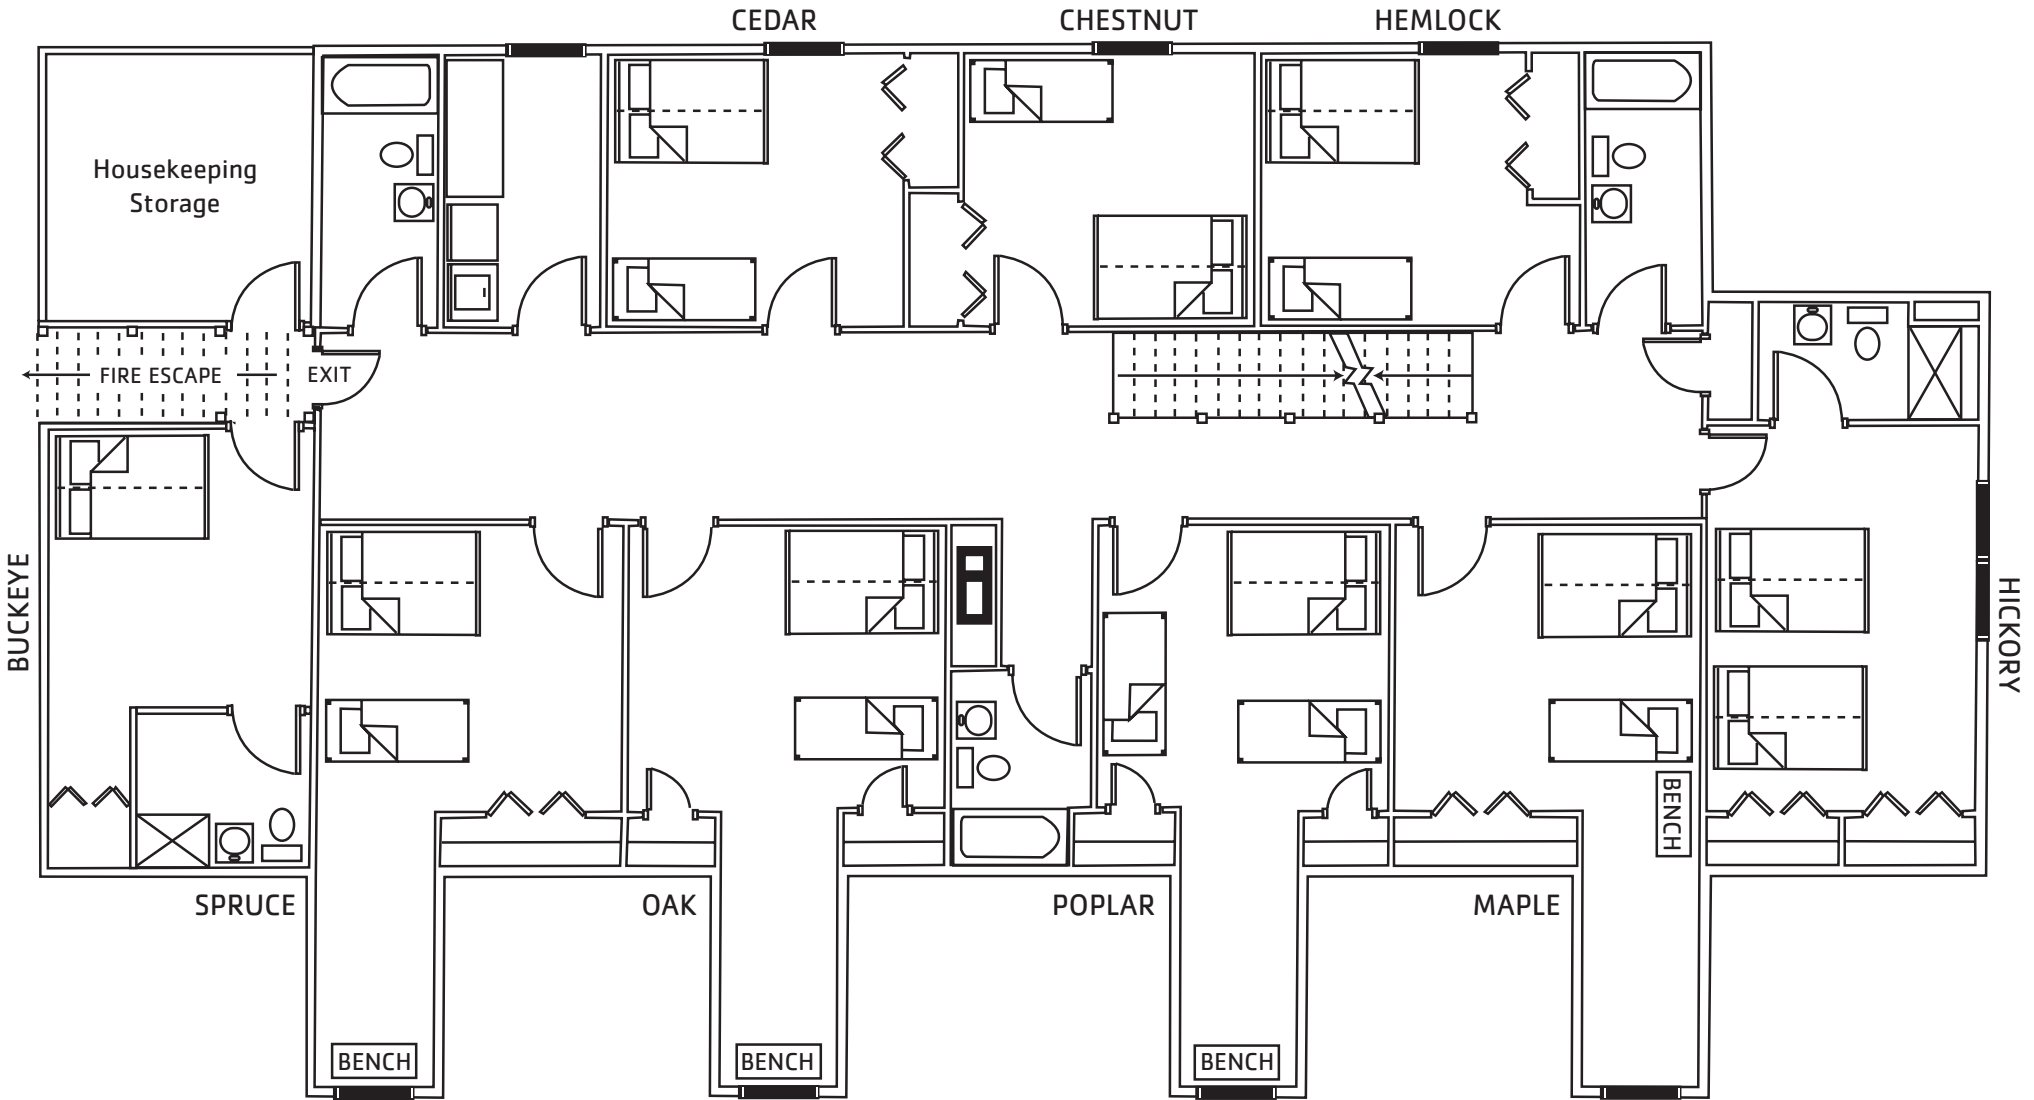

BED TYPES AVAILABLE

BARNHARDT LODGE FIRST FLOOR

Downstairs sleeps 24 people total.

4 rooms D/S [sleeps 3 each]:	12 people
1 room 2 sets single bunk beds:	4 people
1 room 2 double beds:	4 people
1 room D/S [sleeps 3] and 1 single bed:	4 people

BED TYPES AVAILABLE

DOUBLE/SINGLE
BUNK COMBO

SINGLE

BARNHARDT LODGE

SECOND FLOOR

Upstairs sleeps 38 people total.

- 8 rooms D/S [sleeps 3] and 1 single bed: 24 people
- 1 room 2 D/S [sleeps 3 each]: 6 people
- 1 room D/S [sleeps 3] and 2 single beds: 5 people
- 1 room D/S [sleeps 3]: 3 people